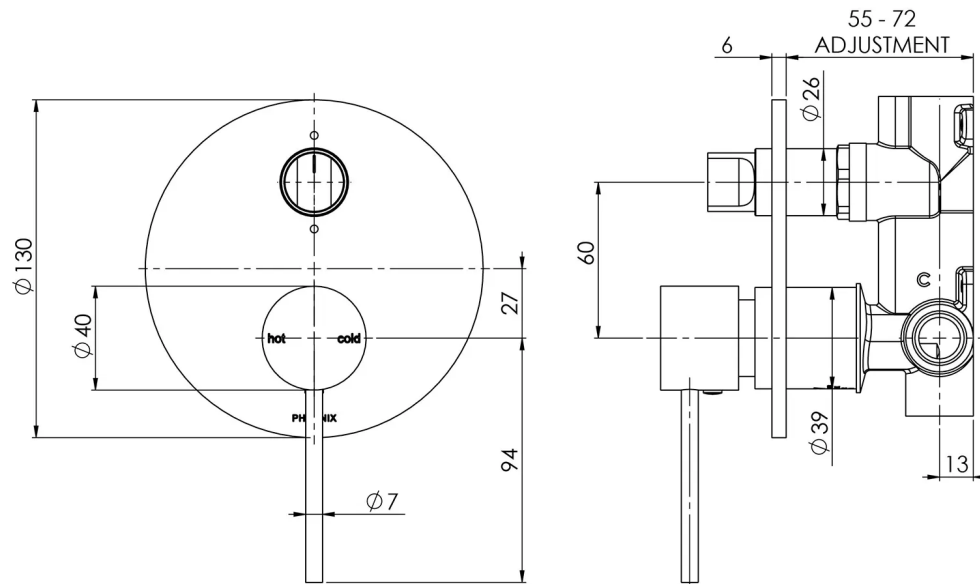

VIVID SLIMLINE

VIVID SLIMLINE SHOWER / BATH DIVERTER MIXER

SPECIFICATIONS

AVAILABLE IN

VS791 CHR
Chrome

VS791 BN
Brushed Nickel

VS791 GM
Gun Metal

VS791-31
Brushed Carbon