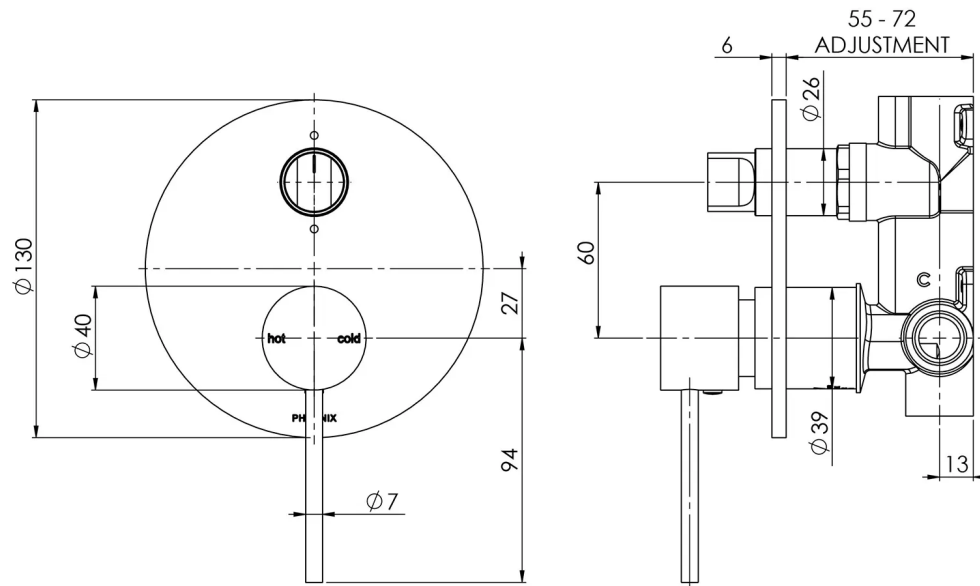

## SPECIFICATIONS

Please visit <https://www.phoenixtapware.com.au/warranty> to view the full warranty

While we aim to ensure the specifications shown are correct at time of printing, Phoenix Tapware reserves the right to make modifications without prior notice. Always use the physical product measurements for mark-ups and roughing-in as the line drawing shown may differ from the actual product over time. All measurements are shown in millimetres. Colours may vary from image shown.