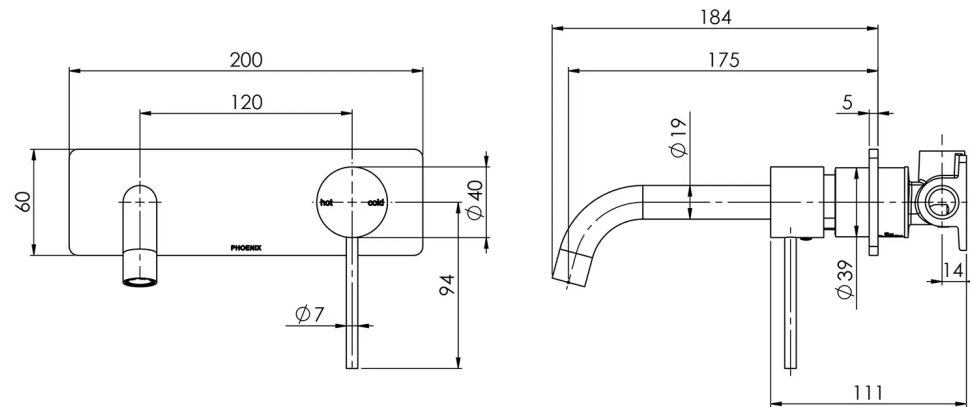

## VIVID SLIMLINE WALL BASIN MIXER SET 180MM CURVED

## SPECIFICATIONS

Please visit <https://www.phoenixtapware.com.au/warranty> to view the full warranty

While we aim to ensure the specifications shown are correct at time of printing, Phoenix Tapware reserves the right to make modifications without prior notice. Always use the physical product measurements for mark-ups and roughing-in as the line drawing shown may differ from the actual product over time. All measurements are shown in millimetres. Colours may vary from image shown.