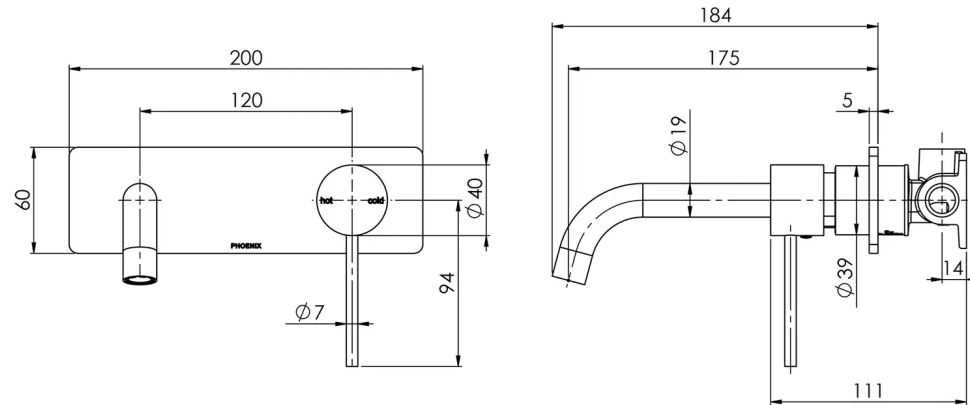

VIVID SLIMLINE

VIVID SLIMLINE WALL BASIN MIXER SET 180MM CURVED

SPECIFICATIONS

AVAILABLE IN

VS785 CHR
Chrome

VS785 BN
Brushed Nickel

VS785 GM
Gun Metal

VS785-31
Brushed Carbon

VS785 MB
Matte Black

VS785-12
Brushed Gold

INFORMATION

Temperature Rating
1 - 75°C

Pressure Rating
150 - 500kPa

MAINTENANCE AND CARE:

- All surfaces should be cleaned with mild liquid detergent or soap and water.
- Do not use cream cleaners or citrus based cleaning products, as they are abrasive.
- Use of unsuitable cleaning agents may damage the surface.
- Any damage caused in this way will not be covered by warranty.

Please visit <https://www.phoenixtapware.com.au/warranty> to view the full warranty

While we aim to ensure the specifications shown are correct at time of printing, Phoenix Tapware reserves the right to make modifications without prior notice. Always use the physical product measurements for mark-ups and roughing-in as the line drawing shown may differ from the actual product over time. All measurements are shown in millimetres. Colours may vary from image shown.