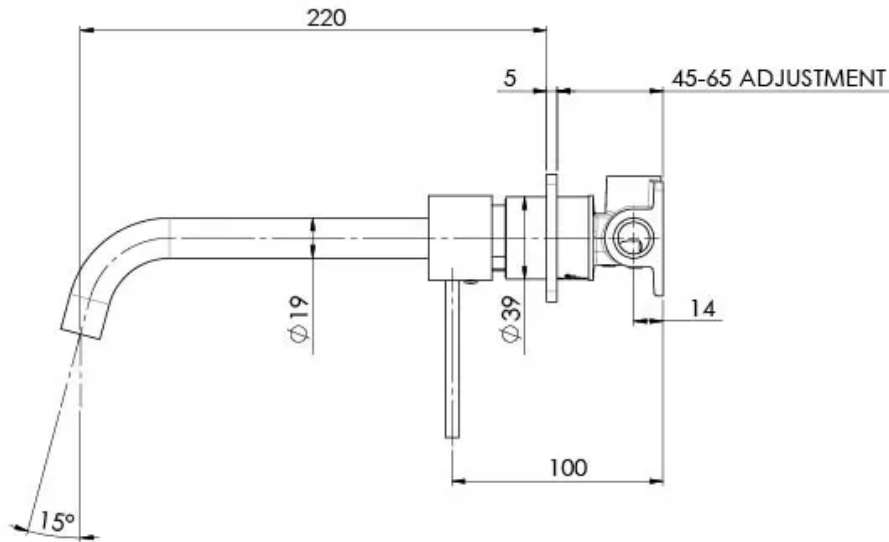

## VIVID SLIMLINE WALL BATH MIXER SET 230MM CURVED

## SPECIFICATIONS

Please visit <https://www.phoenixtapware.com.au/warranty> to view the full warranty

While we aim to ensure the specifications shown are correct at time of printing, Phoenix Tapware reserves the right to make modifications without prior notice. Always use the physical product measurements for mark-ups and roughing-in as the line drawing shown may differ from the actual product over time. All measurements are shown in millimetres. Colours may vary from image shown.