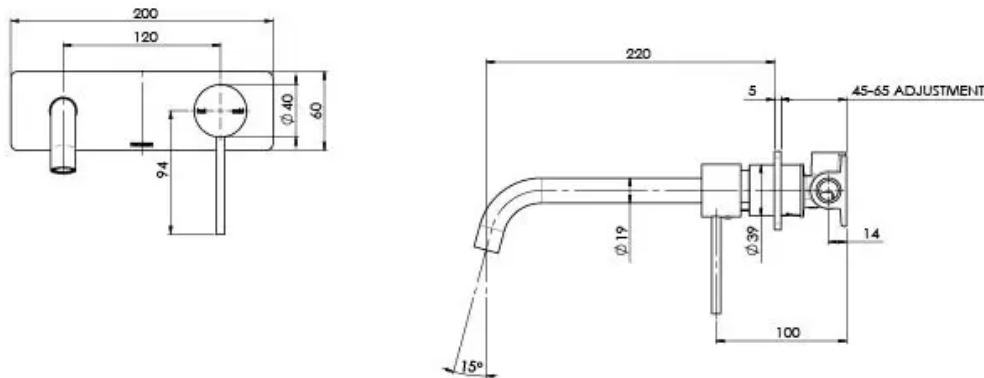

VIVID SLIMLINE

VIVID SLIMLINE WALL BASIN MIXER SET 230MM CURVED

SPECIFICATIONS

AVAILABLE IN

VS7830-00
Chrome

VS7830-40
Brushed Nickel

VS7830-30
Gun Metal

VS7830-31
Brushed Carbon

Please visit <https://www.phoenixtapware.com.au/warranty> to view the full warranty

While we aim to ensure the specifications shown are correct at time of printing, Phoenix Tapware reserves the right to make modifications without prior notice. Always use the physical product measurements for mark-ups and roughing-in as the line drawing shown may differ from the actual product over time. All measurements are shown in millimetres. Colours may vary from image shown.