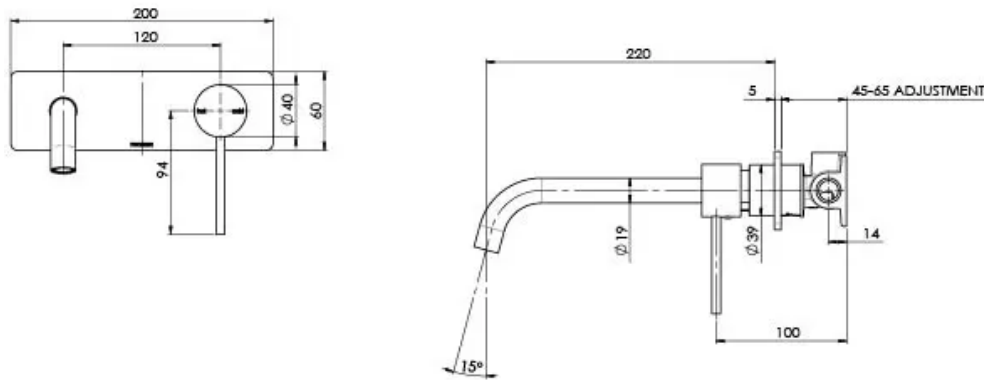

VIVID SLIMLINE

VIVID SLIMLINE WALL BASIN MIXER SET 230MM CURVED

SPECIFICATIONS

AVAILABLE IN

VS7830-00
Chrome

VS7830-40
Brushed Nickel

VS7830-30
Gun Metal

VS7830-31
Brushed Carbon

VS7830-10
Matte Black

VS7830-12
Brushed Gold

INFORMATION

Temperature Rating
1 - 75°C

Pressure Rating
150 - 500kPa

MAINTENANCE AND CARE:

- All surfaces should be cleaned with mild liquid detergent or soap and water.
- Do not use cream cleaners or citrus based cleaning products, as they are abrasive.
- Use of unsuitable cleaning agents may damage the surface.
- Any damage caused in this way will not be covered by warranty.