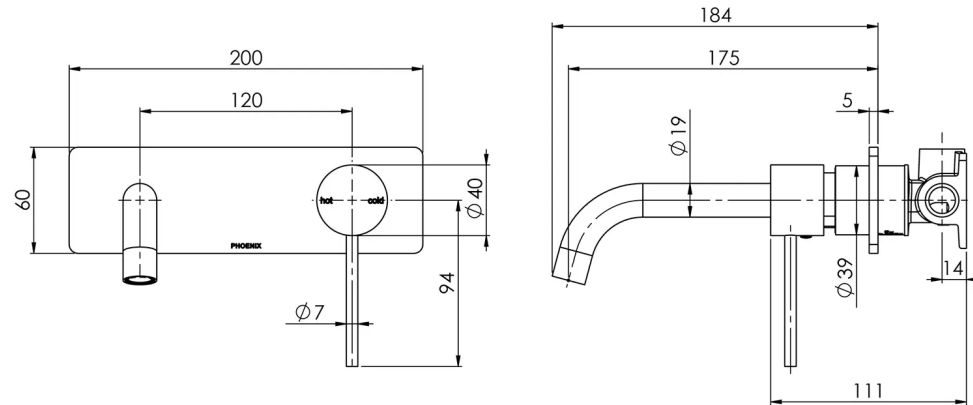

## VIVID SLIMLINE WALL BATH MIXER SET 180MM CURVED

## SPECIFICATIONS

Please visit <https://www.phoenixtapware.com.au/warranty> to view the full warranty

While we aim to ensure the specifications shown are correct at time of printing, Phoenix Tapware reserves the right to make modifications without prior notice. Always use the physical product measurements for mark-ups and roughing-in as the line drawing shown may differ from the actual product over time. All measurements are shown in millimetres. Colours may vary from image shown.