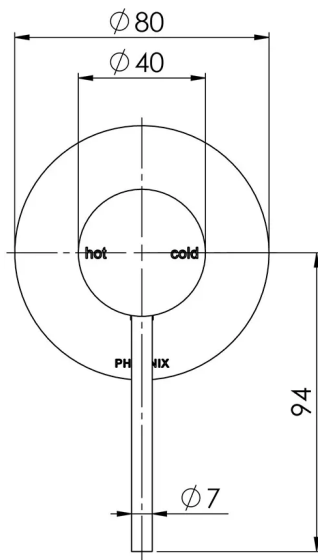

VIVID SLIMLINE

VIVID SLIMLINE SHOWER / WALL MIXER

SPECIFICATIONS

AVAILABLE IN

VS780 CHR
Chrome

VS780 GM
Gun Metal

VS780-31
Brushed Carbon

VS780 MB
Matte Black

Please visit <https://www.phoenixtapware.com.au/warranty> to view the full warranty

While we aim to ensure the specifications shown are correct at time of printing, Phoenix Tapware reserves the right to make modifications without prior notice. Always use the physical product measurements for mark-ups and roughing-in as the line drawing shown may differ from the actual product over time. All measurements are shown in millimetres. Colours may vary from image shown.