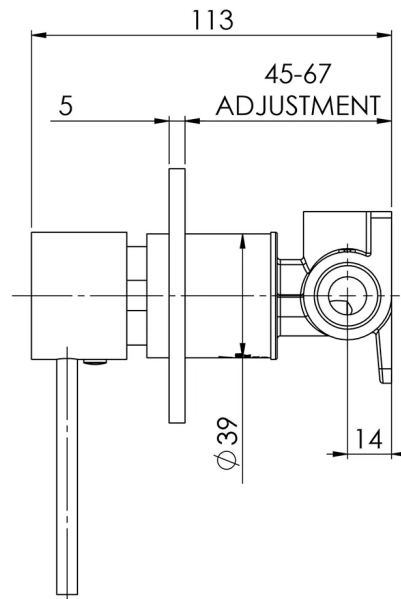

VIVID SLIMLINE

VIVID SLIMLINE SHOWER / WALL MIXER

SPECIFICATIONS

AVAILABLE IN

VS780 CHR
Chrome

VS780 GM
Gun Metal

VS780-31
Brushed Carbon

VS780 MB
Matte Black

Please visit <https://www.phoenixtapware.com.au/warranty> to view the full warranty

While we aim to ensure the specifications shown are correct at time of printing, Phoenix Tapware reserves the right to make modifications without prior notice. Always use the physical product measurements for mark-ups and roughing-in as the line drawing shown may differ from the actual product over time. All measurements are shown in millimetres. Colours may vary from image shown.