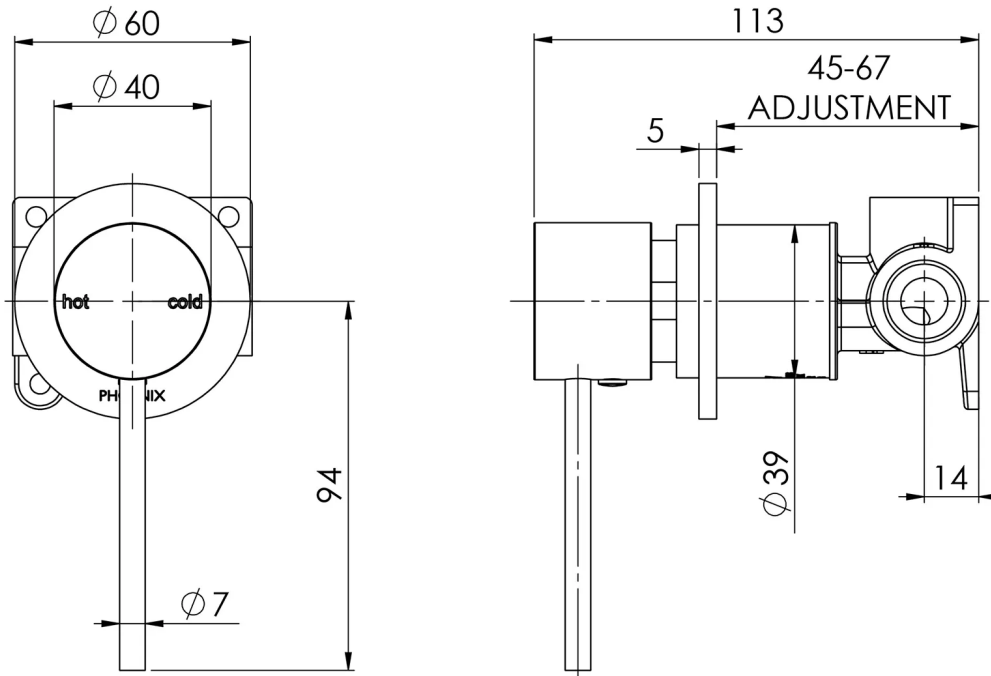

## VIVID SLIMLINE SHOWER / WALL MIXER 60MM BACKPLATE

## SPECIFICATIONS