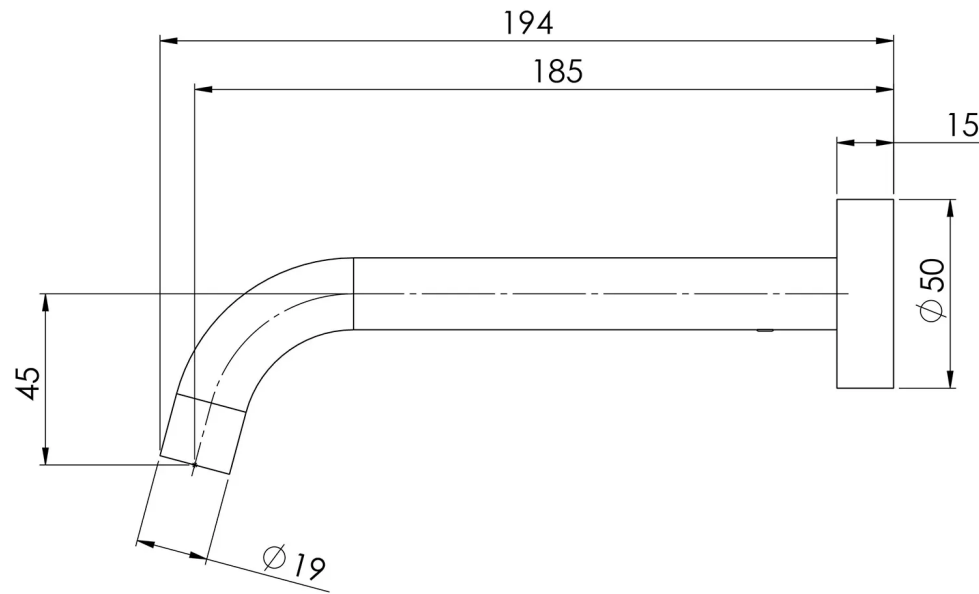

## VIVID SLIMLINE WALL BATH OUTLET 180MM CURVED

## SPECIFICATIONS