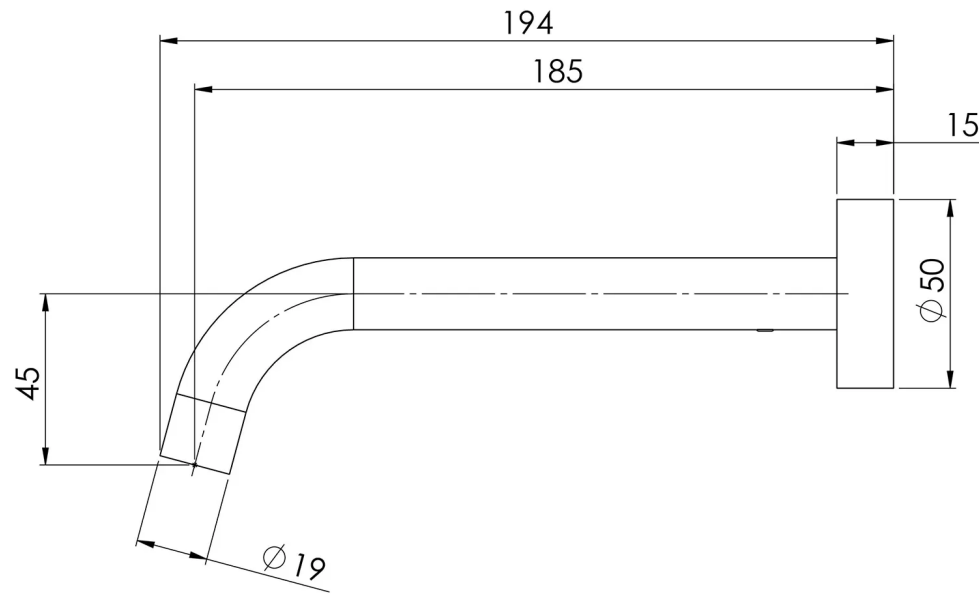

VIVID SLIMLINE

VIVID SLIMLINE WALL BATH OUTLET 180MM CURVED

SPECIFICATIONS

AVAILABLE IN

VS776 CHR
Chrome

VS776 BN
Brushed Nickel

VS776 GM
Gun Metal

VS776-31
Brushed Carbon

VS776 MB
Matte Black

VS776-12
Brushed Gold

INFORMATION

Temperature Rating
1 - 75°C

Pressure Rating
150 - 500kPa

MAINTENANCE AND CARE:

- All surfaces should be cleaned with mild liquid detergent or soap and water.
- Do not use cream cleaners or citrus based cleaning products, as they are abrasive.
- Use of unsuitable cleaning agents may damage the surface.
- Any damage caused in this way will not be covered by warranty.