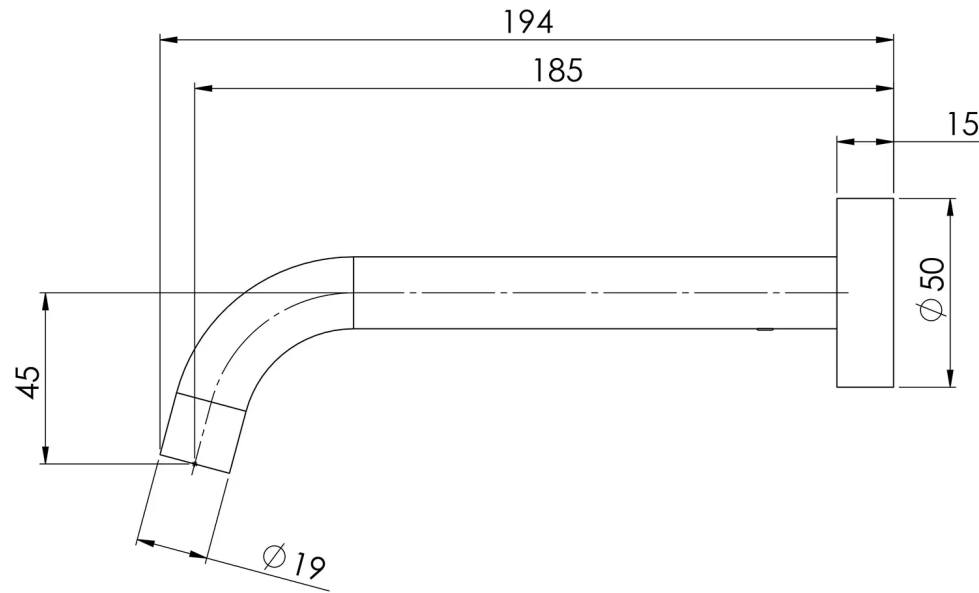

VIVID SLIMLINE

VIVID SLIMLINE WALL BASIN OUTLET 180MM CURVED

SPECIFICATIONS

AVAILABLE IN

VS774 CHR
Chrome

VS774 BN
Brushed Nickel

VS774 GM
Gun Metal

VS774-31
Brushed Carbon

VS774 MB
Matte Black

VS774-12
Brushed Gold

INFORMATION

Temperature Rating
1 - 75°C

Pressure Rating
150 - 500kPa

MAINTENANCE AND CARE:

- All surfaces should be cleaned with mild liquid detergent or soap and water.
- Do not use cream cleaners or citrus based cleaning products, as they are abrasive.
- Use of unsuitable cleaning agents may damage the surface.
- Any damage caused in this way will not be covered by warranty.