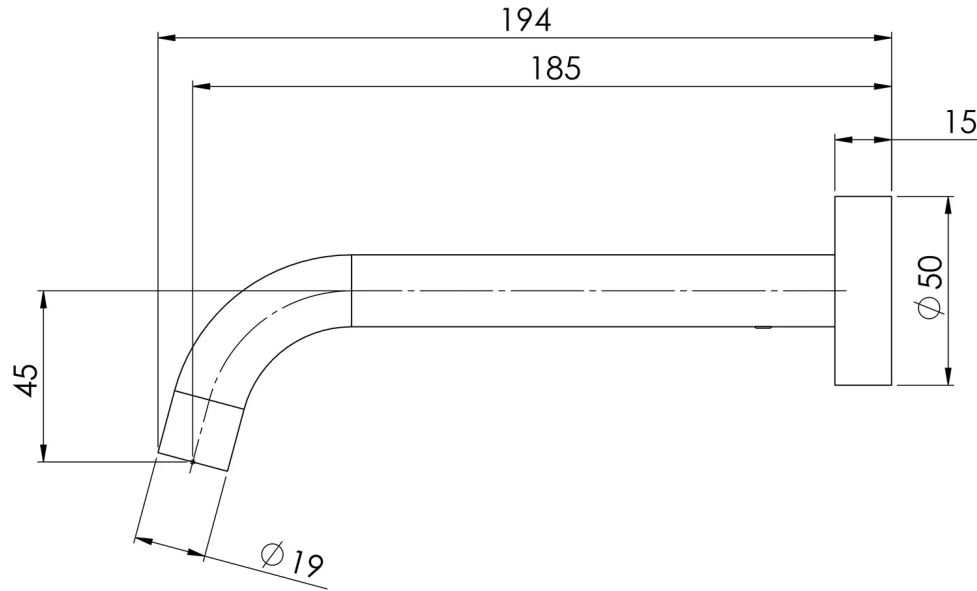

VIVID SLIMLINE

VIVID SLIMLINE WALL BASIN OUTLET 180MM CURVED

SPECIFICATIONS

AVAILABLE IN

VS774 CHR
Chrome

VS774 BN
Brushed Nickel

VS774 GM
Gun Metal

VS774-31
Brushed Carbon

VS774 MB
Matte Black

VS774-12
Brushed Gold

INFORMATION

Temperature Rating
1 - 75°C

Pressure Rating
150 - 500kPa

MAINTENANCE AND CARE:

- All surfaces should be cleaned with mild liquid detergent or soap and water.
- Do not use cream cleaners or citrus based cleaning products, as they are abrasive.
- Use of unsuitable cleaning agents may damage the surface.
- Any damage caused in this way will not be covered by warranty.