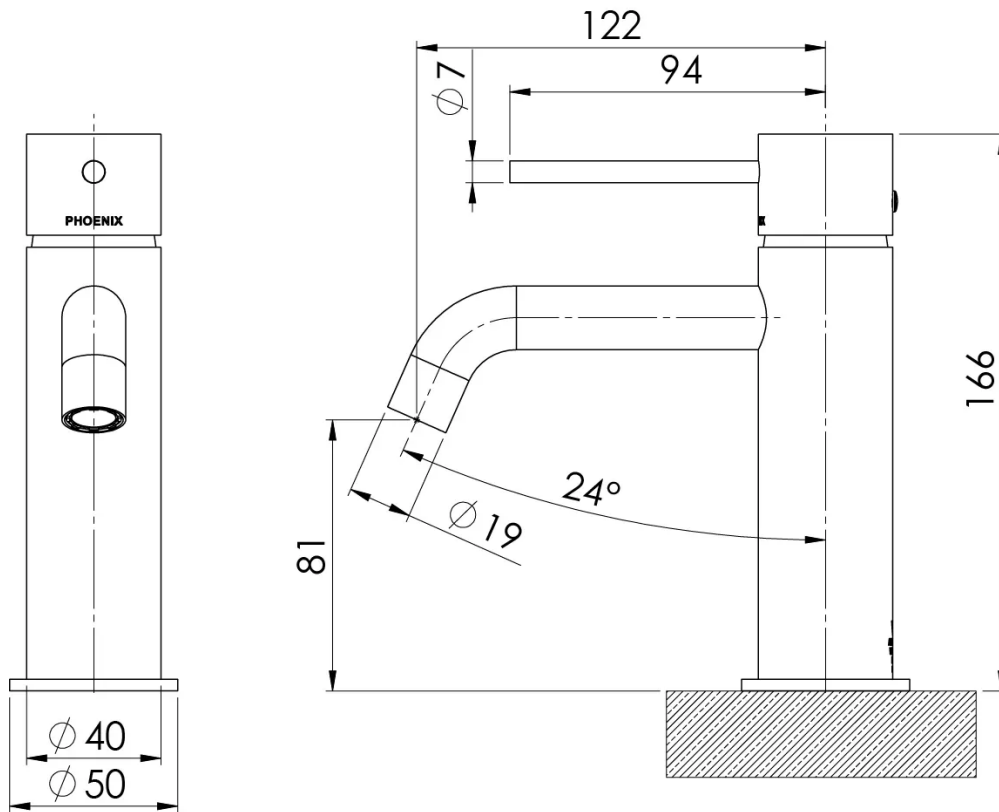

VIVID SLIMLINE

VIVID SLIMLINE BASIN MIXER CURVED OUTLET

SPECIFICATIONS

AVAILABLE IN

VS7701-00
Chrome

VS7701-40
Brushed Nickel

VS7701-30
Gun Metal

VS7701-31
Brushed Carbon

VS7701-10
Matte Black

VS7701-12
Brushed Gold

INFORMATION

Temperature Rating
1 - 75°C

Pressure Rating
150 - 500kPa

MAINTENANCE AND CARE:

- All surfaces should be cleaned with mild liquid detergent or soap and water.
- Do not use cream cleaners or citrus based cleaning products, as they are abrasive.
- Use of unsuitable cleaning agents may damage the surface.
- Any damage caused in this way will not be covered by warranty.

Please visit <https://www.phoenixtapware.com.au/warranty> to view the full warranty

While we aim to ensure the specifications shown are correct at time of printing, Phoenix Tapware reserves the right to make modifications without prior notice. Always use the physical product measurements for mark-ups and roughing-in as the line drawing shown may differ from the actual product over time. All measurements are shown in millimetres. Colours may vary from image shown.