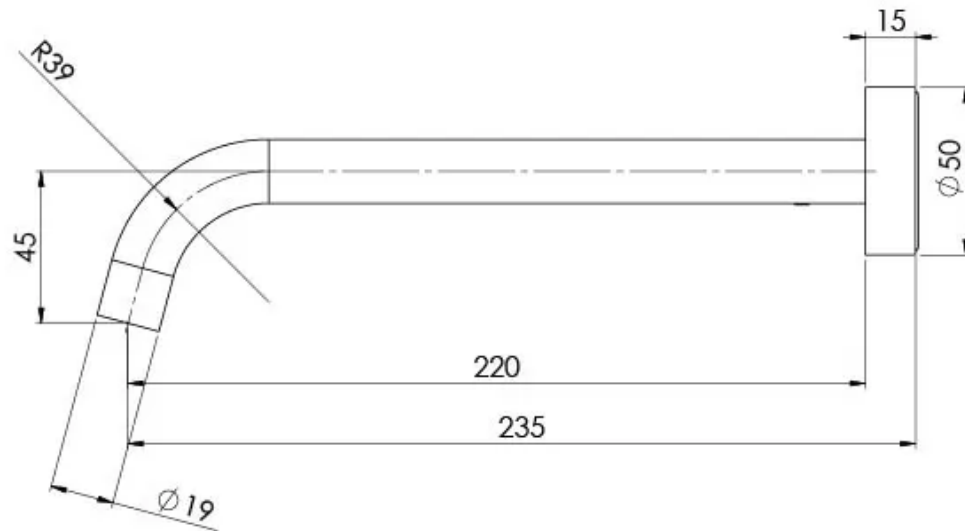

## VIVID SLIMLINE WALL BATH OUTLET 230MM CURVED

## SPECIFICATIONS