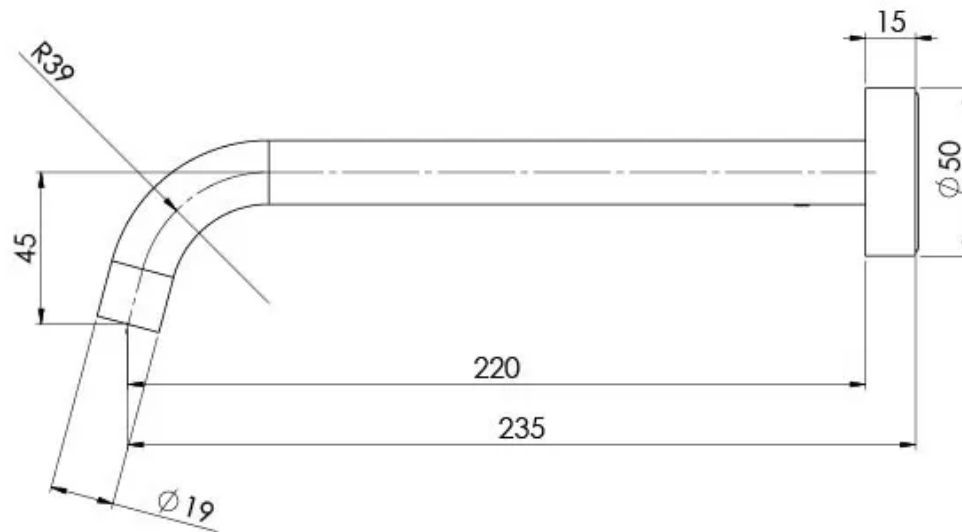

## VIVID SLIMLINE WALL BATH OUTLET 230MM CURVED

## SPECIFICATIONS

Please visit <https://www.phoenixtapware.com.au/warranty> to view the full warranty

While we aim to ensure the specifications shown are correct at time of printing, Phoenix Tapware reserves the right to make modifications without prior notice. Always use the physical product measurements for mark-ups and roughing-in as the line drawing shown may differ from the actual product over time. All measurements are shown in millimetres. Colours may vary from image shown.