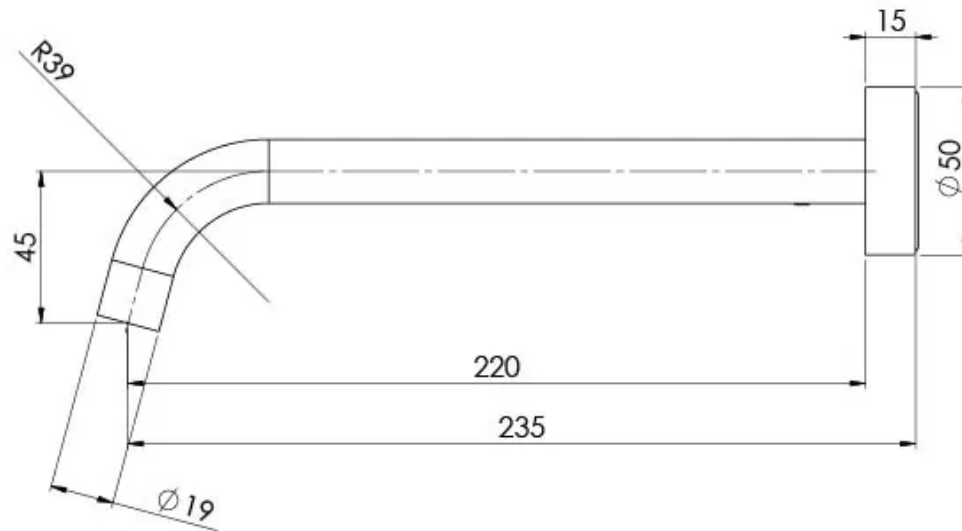

VIVID SLIMLINE

VIVID SLIMLINE WALL BASIN OUTLET 230MM CURVED

SPECIFICATIONS

AVAILABLE IN

VS7630-00
Chrome

VS7630-40
Brushed Nickel

VS7630-30
Gun Metal

VS7630-31
Brushed Carbon

Please visit <https://www.phoenixtapware.com.au/warranty> to view the full warranty

While we aim to ensure the specifications shown are correct at time of printing, Phoenix Tapware reserves the right to make modifications without prior notice. Always use the physical product measurements for mark-ups and roughing-in as the line drawing shown may differ from the actual product over time. All measurements are shown in millimetres. Colours may vary from image shown.