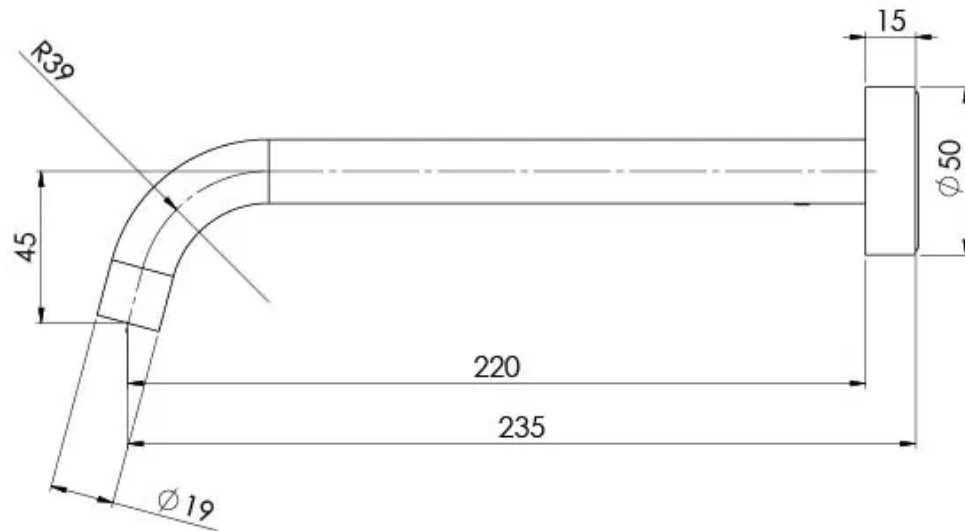

VIVID SLIMLINE

VIVID SLIMLINE WALL BASIN OUTLET 230MM CURVED

SPECIFICATIONS

AVAILABLE IN

VS7630-00
Chrome

VS7630-40
Brushed Nickel

VS7630-30
Gun Metal

VS7630-31
Brushed Carbon

Please visit <https://www.phoenixtapware.com.au/warranty> to view the full warranty

While we aim to ensure the specifications shown are correct at time of printing, Phoenix Tapware reserves the right to make modifications without prior notice. Always use the physical product measurements for mark-ups and roughing-in as the line drawing shown may differ from the actual product over time. All measurements are shown in millimetres. Colours may vary from image shown.