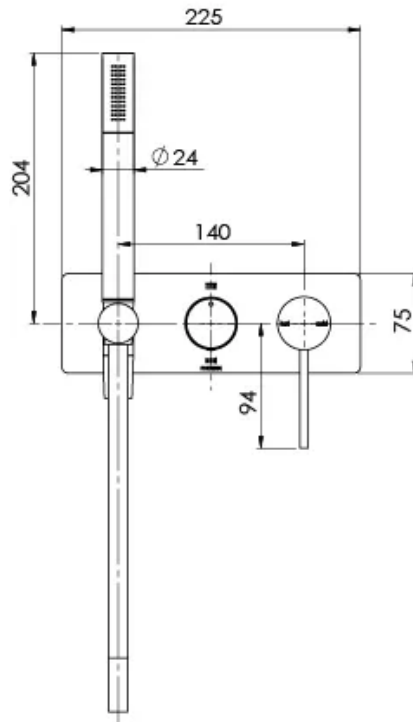

VIVID SLIMLINE

VIVID SLIMLINE WALL SHOWER SYSTEM

SPECIFICATIONS

AVAILABLE IN

VS7490-00
Chrome

VS7490-40
Brushed Nickel

VS7490-30
Gun Metal

VS7490-31
Brushed Carbon

VS7490-10
Matte Black

VS7490-12
Brushed Gold

INFORMATION

Temperature Rating
1 - 75°C

Pressure Rating
150 - 500kPa

MAINTENANCE AND CARE:

- All surfaces should be cleaned with mild liquid detergent or soap and water.
- Do not use cream cleaners or citrus based cleaning products, as they are abrasive.
- Use of unsuitable cleaning agents may damage the surface.
- Any damage caused in this way will not be covered by warranty.

Please visit <https://www.phoenixtapware.com.au/warranty> to view the full warranty

AS2485.1 Compliant Dual Check Valves

While we aim to ensure the specifications shown are correct at time of printing, Phoenix Tapware reserves the right to make modifications without prior notice. Always use the physical product measurements for mark-ups and roughing-in as the line drawing shown may differ from the actual product over time. All measurements are shown in millimetres. Colours may vary from image shown.

Ph: +61 3 9780 4200
21/06/2023
phoenixtapware.com.au