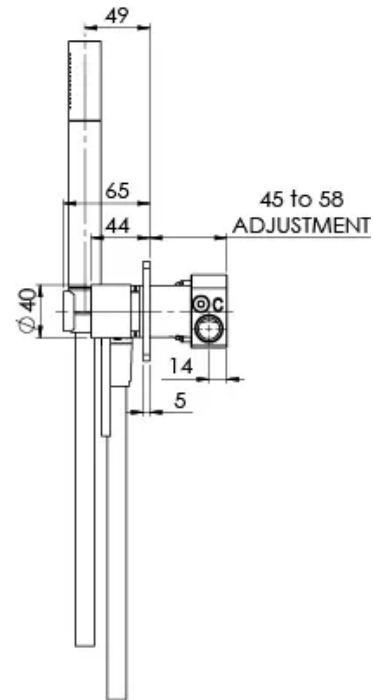

VIVID SLIMLINE

VIVID SLIMLINE WALL SHOWER SYSTEM

SPECIFICATIONS

AVAILABLE IN

VS7490-00
Chrome

VS7490-40
Brushed Nickel

VS7490-30
Gun Metal

VS7490-31
Brushed Carbon

VS7490-10
Matte Black

VS7490-12
Brushed Gold

INFORMATION

Temperature Rating
1 - 75°C

Pressure Rating
150 - 500kPa

MAINTENANCE AND CARE:

- All surfaces should be cleaned with mild liquid detergent or soap and water.
- Do not use cream cleaners or citrus based cleaning products, as they are abrasive.
- Use of unsuitable cleaning agents may damage the surface.
- Any damage caused in this way will not be covered by warranty.

Please visit <https://www.phoenixtapware.com.au/warranty> to view the full warranty

AS2485.1 Compliant Dual Check Valves

While we aim to ensure the specifications shown are correct at time of printing, Phoenix Tapware reserves the right to make modifications without prior notice. Always use the physical product measurements for mark-ups and roughing-in as the line drawing shown may differ from the actual product over time. All measurements are shown in millimetres. Colours may vary from image shown.

Ph: +61 3 9780 4200
21/06/2023
phoenixtapware.com.au