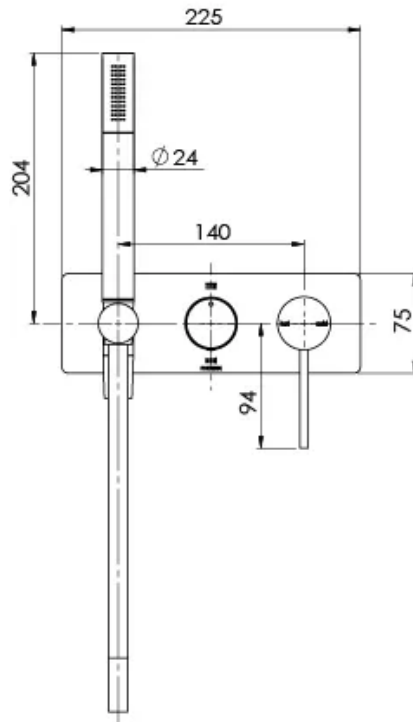

VIVID SLIMLINE

VIVID SLIMLINE WALL SHOWER SYSTEM

SPECIFICATIONS

AVAILABLE IN

VS7490-00
Chrome

VS7490-40
Brushed Nickel

VS7490-30
Gun Metal

VS7490-31
Brushed Carbon

VS7490-10
Matte Black

VS7490-12
Brushed Gold

INFORMATION

Temperature Rating
1 - 75°C

Pressure Rating
150 - 500kPa

MAINTENANCE AND CARE:

- All surfaces should be cleaned with mild liquid detergent or soap and water.
- Do not use cream cleaners or citrus based cleaning products, as they are abrasive.
- Use of unsuitable cleaning agents may damage the surface.
- Any damage caused in this way will not be covered by warranty.

Please visit <https://www.phoenixtapware.com.au/warranty> to view the full warranty

AS2485.1 Compliant Dual Check Valves

While we aim to ensure the specifications shown are correct at time of printing, Phoenix Tapware reserves the right to make modifications without prior notice. Always use the physical product measurements for mark-ups and roughing-in as the line drawing shown may differ from the actual product over time. All measurements are shown in millimetres. Colours may vary from image shown.