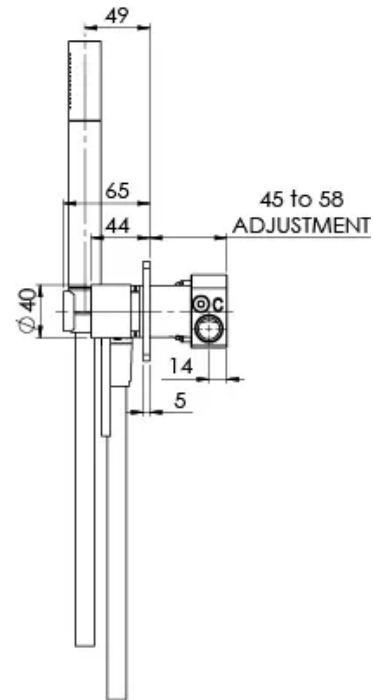

VIVID SLIMLINE

VIVID SLIMLINE WALL SHOWER SYSTEM

SPECIFICATIONS

AVAILABLE IN

VS7490-00
Chrome

VS7490-40
Brushed Nickel

VS7490-30
Gun Metal

VS7490-31
Brushed Carbon

VS7490-10
Matte Black

VS7490-12
Brushed Gold

INFORMATION

Temperature Rating
1 - 75°C

Pressure Rating
150 - 500kPa

MAINTENANCE AND CARE:

- All surfaces should be cleaned with mild liquid detergent or soap and water.
- Do not use cream cleaners or citrus based cleaning products, as they are abrasive.
- Use of unsuitable cleaning agents may damage the surface.
- Any damage caused in this way will not be covered by warranty.

Please visit <https://www.phoenixtapware.com.au/warranty> to view the full warranty

AS2485.1 Compliant Dual Check Valves

While we aim to ensure the specifications shown are correct at time of printing, Phoenix Tapware reserves the right to make modifications without prior notice. Always use the physical product measurements for mark-ups and roughing-in as the line drawing shown may differ from the actual product over time. All measurements are shown in millimetres. Colours may vary from image shown.