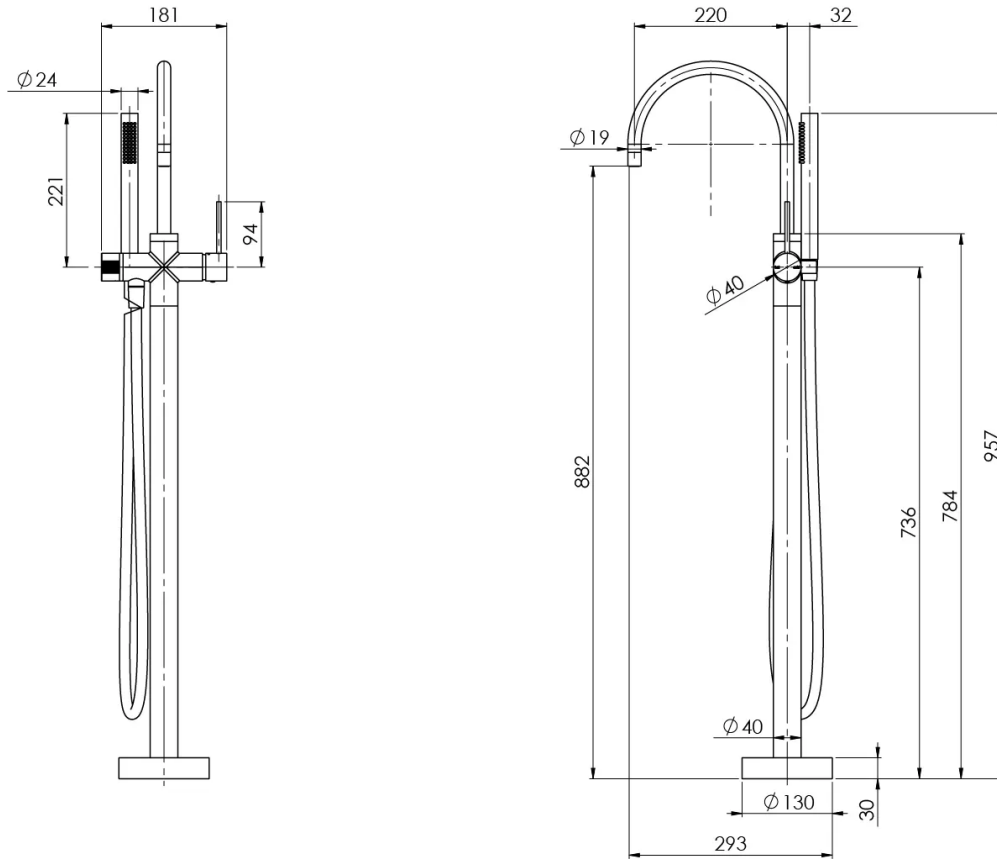

VIVID SLIMLINE

VIVID SLIMLINE FLOOR MOUNTED BATH MIXER WITH HAND SHOWER

SPECIFICATIONS

AVAILABLE IN

VS7451-00
Chrome

VS7451-40
Brushed Nickel

VS7451-30
Gun Metal

VS7451-31
Brushed Carbon

VS7451-10
Matte Black

VS7451-12
Brushed Gold

INFORMATION

Temperature Rating
1 - 75°C

Pressure Rating
150 - 500kPa

MAINTENANCE AND CARE:

- All surfaces should be cleaned with mild liquid detergent or soap and water.
- Do not use cream cleaners or citrus based cleaning products, as they are abrasive.
- Use of unsuitable cleaning agents may damage the surface.
- Any damage caused in this way will not be covered by warranty.

Please visit <https://www.phoenixtapware.com.au/warranty> to view the full warranty

AS2485.1 Compliant Dual Check Valves

While we aim to ensure the specifications shown are correct at time of printing, Phoenix Tapware reserves the right to make modifications without prior notice. Always use the physical product measurements for mark-ups and roughing-in as the line drawing shown may differ from the actual product over time. All measurements are shown in millimetres. Colours may vary from image shown.