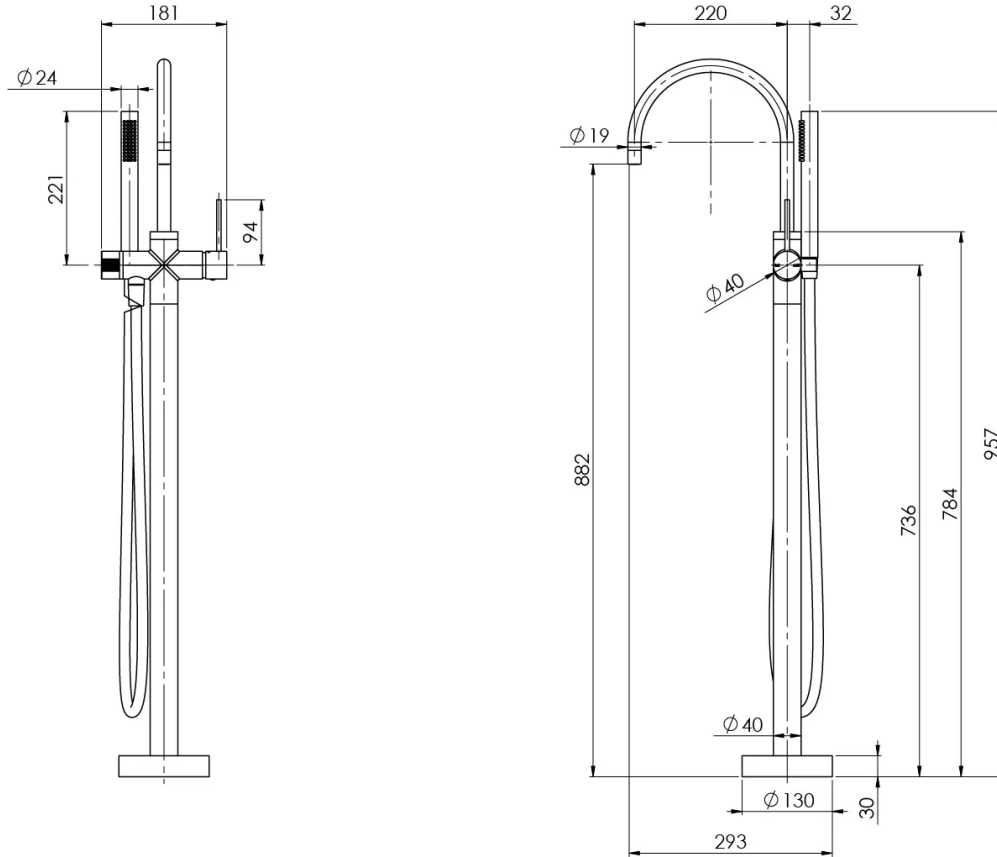

## VIVID SLIMLINE FLOOR MOUNTED BATH MIXER WITH HAND SHOWER

## SPECIFICATIONS

Please visit <https://www.phoenixtapware.com.au/warranty> to view the full warranty

AS2845.1 Compliant Dual Check Valves

While we aim to ensure the specifications shown are correct at time of printing, Phoenix Tapware reserves the right to make modifications without prior notice. Always use the physical product measurements for mark-ups and roughing-in as the line drawing shown may differ from the actual product over time. All measurements are shown in millimetres. Colours may vary from image shown.