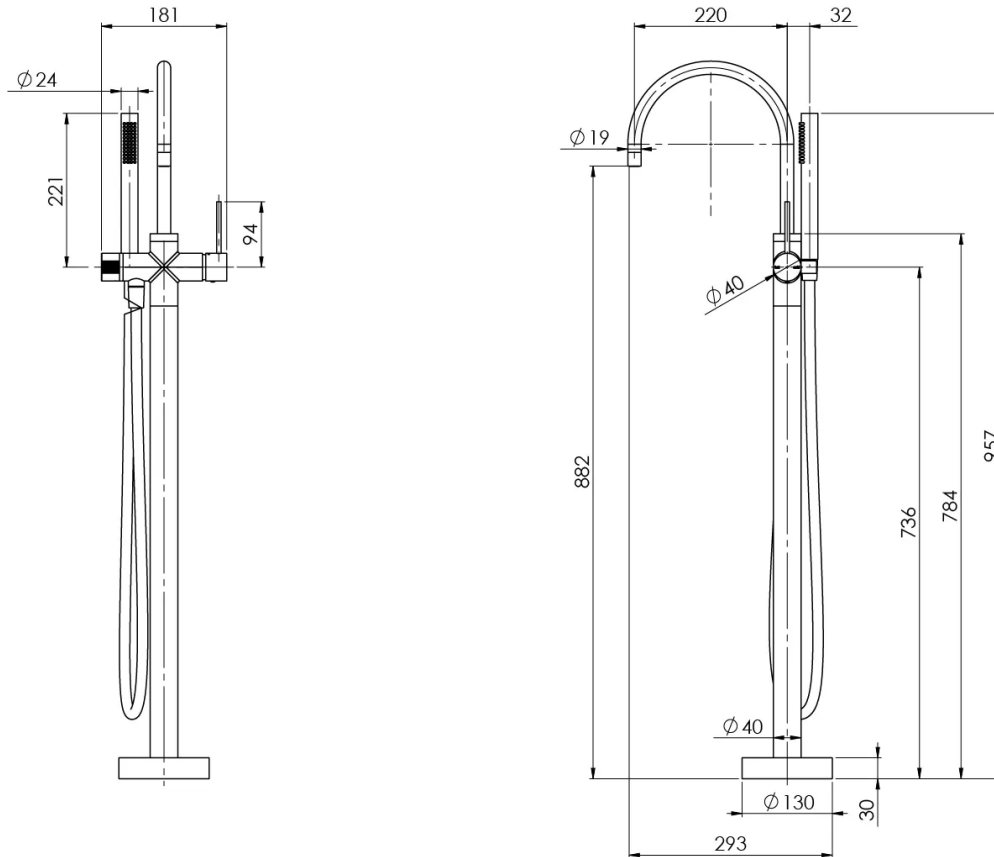

VIVID SLIMLINE

VIVID SLIMLINE FLOOR MOUNTED BATH MIXER WITH HAND SHOWER

SPECIFICATIONS

AVAILABLE IN

VS7451-00
Chrome

VS7451-40
Brushed Nickel

VS7451-30
Gun Metal

VS7451-31
Brushed Carbon

VS7451-10
Matte Black

VS7451-12
Brushed Gold

INFORMATION

Temperature Rating
1 - 75°C

Pressure Rating
150 - 500kPa

MAINTENANCE AND CARE:

- All surfaces should be cleaned with mild liquid detergent or soap and water.
- Do not use cream cleaners or citrus based cleaning products, as they are abrasive.
- Use of unsuitable cleaning agents may damage the surface.
- Any damage caused in this way will not be covered by warranty.

Please visit <https://www.phoenixtapware.com.au/warranty> to view the full warranty

AS2845.1 Compliant Dual Check Valves

While we aim to ensure the specifications shown are correct at time of printing, Phoenix Tapware reserves the right to make modifications without prior notice. Always use the physical product measurements for mark-ups and roughing-in as the line drawing shown may differ from the actual product over time. All measurements are shown in millimetres. Colours may vary from image shown.