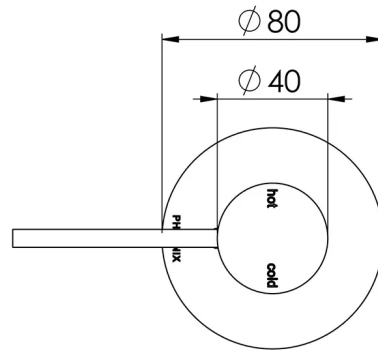

VIVID SLIMLINE

VIVID SLIMLINE HOB MIXER

SPECIFICATIONS

AVAILABLE IN

VS740 CHR
Chrome

VS740-10
Matte Black

INFORMATION

Temperature Rating
1 - 75°C

Please visit <https://www.phoenixtapware.com.au/warranty> to view the full warranty

While we aim to ensure the specifications shown are correct at time of printing, Phoenix Tapware reserves the right to make modifications without prior notice. Always use the physical product measurements for mark-ups and roughing-in as the line drawing shown may differ from the actual product over time. All measurements are shown in millimetres. Colours may vary from image shown.