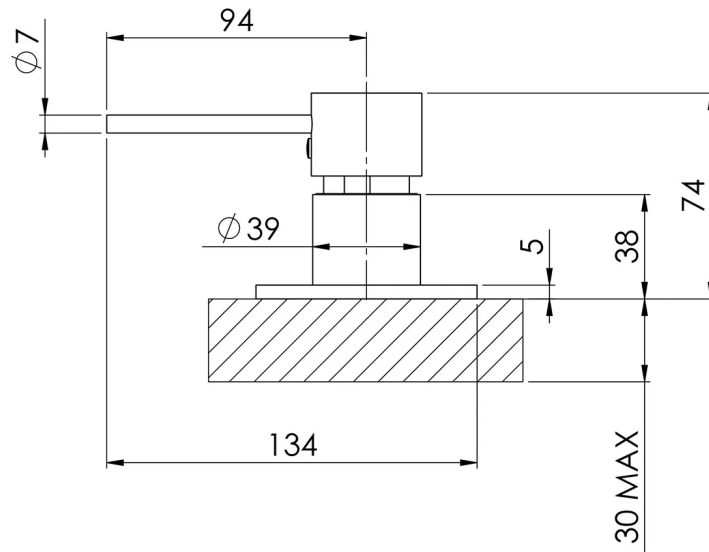

VIVID SLIMLINE

VIVID SLIMLINE HOB MIXER

SPECIFICATIONS

AVAILABLE IN

VS740 CHR
Chrome

VS740-10
Matte Black

INFORMATION

Temperature Rating
1 - 75°C

Please visit <https://www.phoenixtapware.com.au/warranty> to view the full warranty

While we aim to ensure the specifications shown are correct at time of printing, Phoenix Tapware reserves the right to make modifications without prior notice. Always use the physical product measurements for mark-ups and roughing-in as the line drawing shown may differ from the actual product over time. All measurements are shown in millimetres. Colours may vary from image shown.