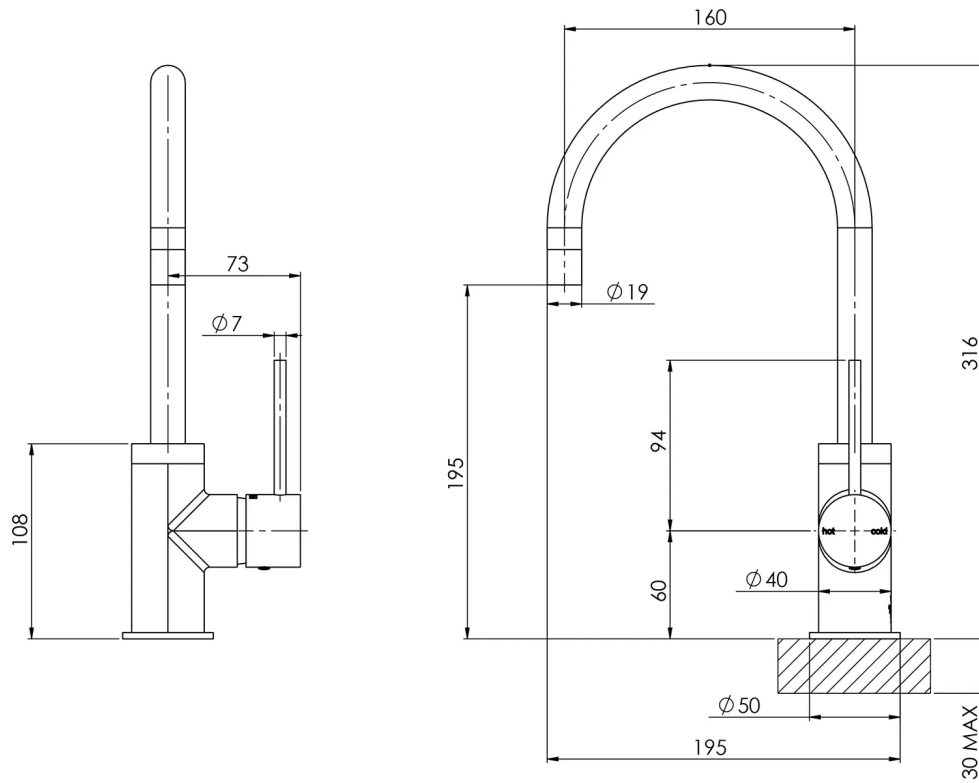

## VIVID SLIMLINE SINK MIXER 160MM GOOSENECK

## SPECIFICATIONS