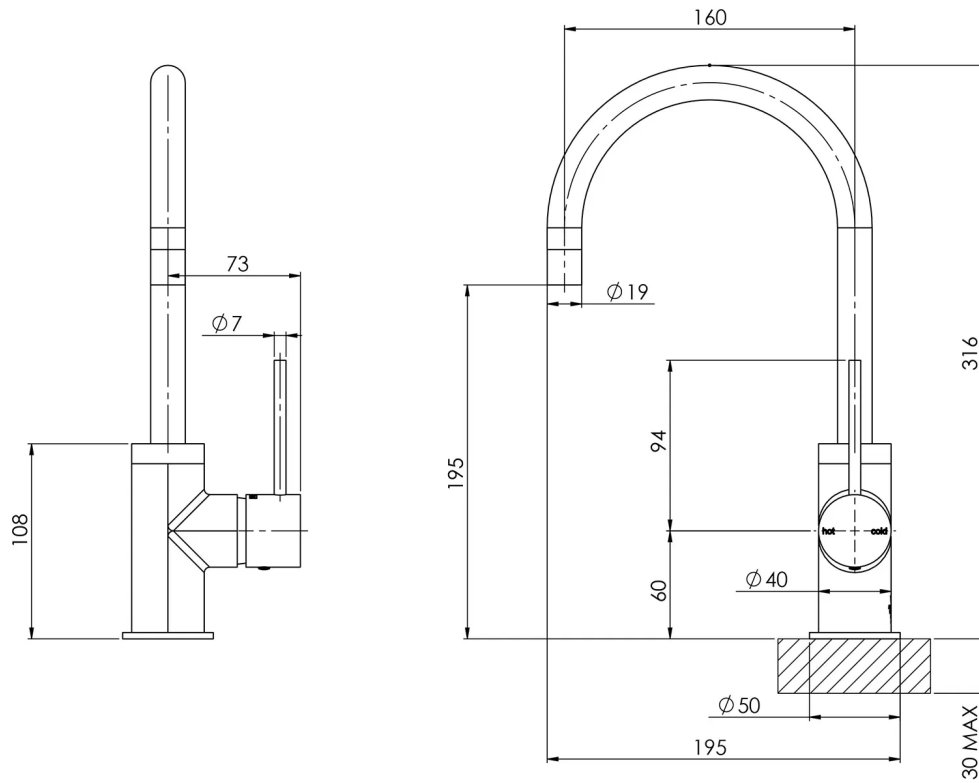

VIVID SLIMLINE

VIVID SLIMLINE SINK MIXER 160MM GOOSENECK

SPECIFICATIONS

AVAILABLE IN

VS735 CHR
Chrome

VS735 BN
Brushed Nickel

VS735 GM
Gun Metal

VS735-31
Brushed Carbon

Please visit <https://www.phoenixtapware.com.au/warranty> to view the full warranty

While we aim to ensure the specifications shown are correct at time of printing, Phoenix Tapware reserves the right to make modifications without prior notice. Always use the physical product measurements for mark-ups and roughing-in as the line drawing shown may differ from the actual product over time. All measurements are shown in millimetres. Colours may vary from image shown.