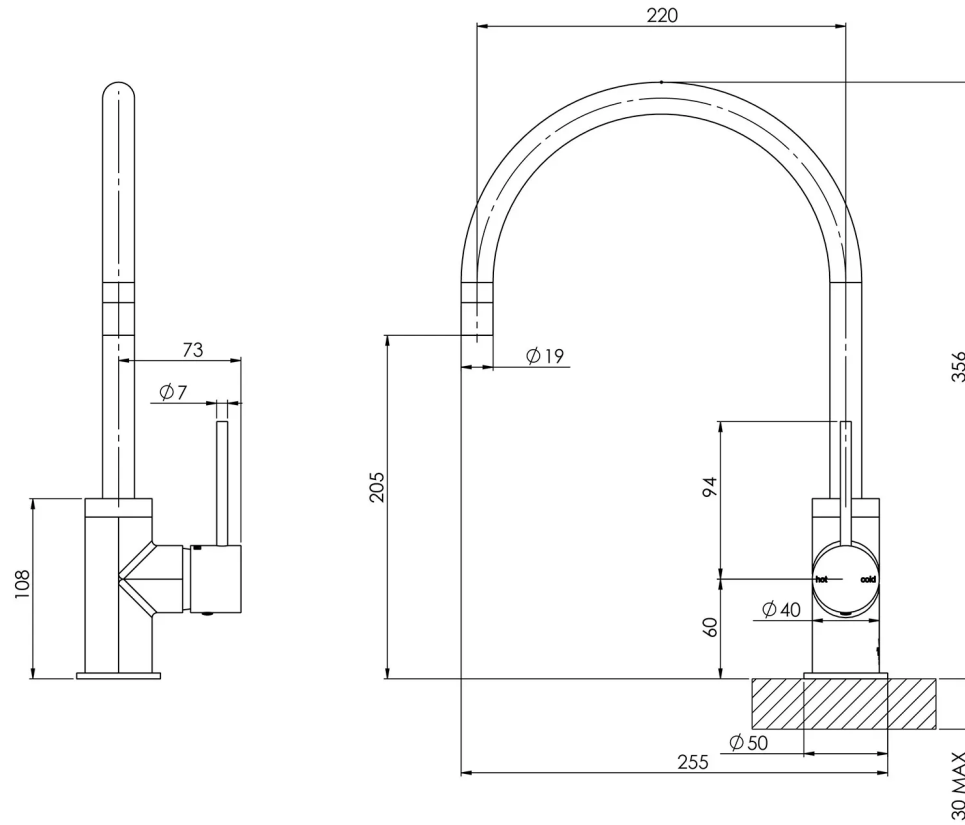

## VIVID SLIMLINE SINK MIXER 220MM GOOSENECK

## SPECIFICATIONS

Please visit <https://www.phoenixtapware.com.au/warranty> to view the full warranty

While we aim to ensure the specifications shown are correct at time of printing, Phoenix Tapware reserves the right to make modifications without prior notice. Always use the physical product measurements for mark-ups and roughing-in as the line drawing shown may differ from the actual product over time. All measurements are shown in millimetres. Colours may vary from image shown.