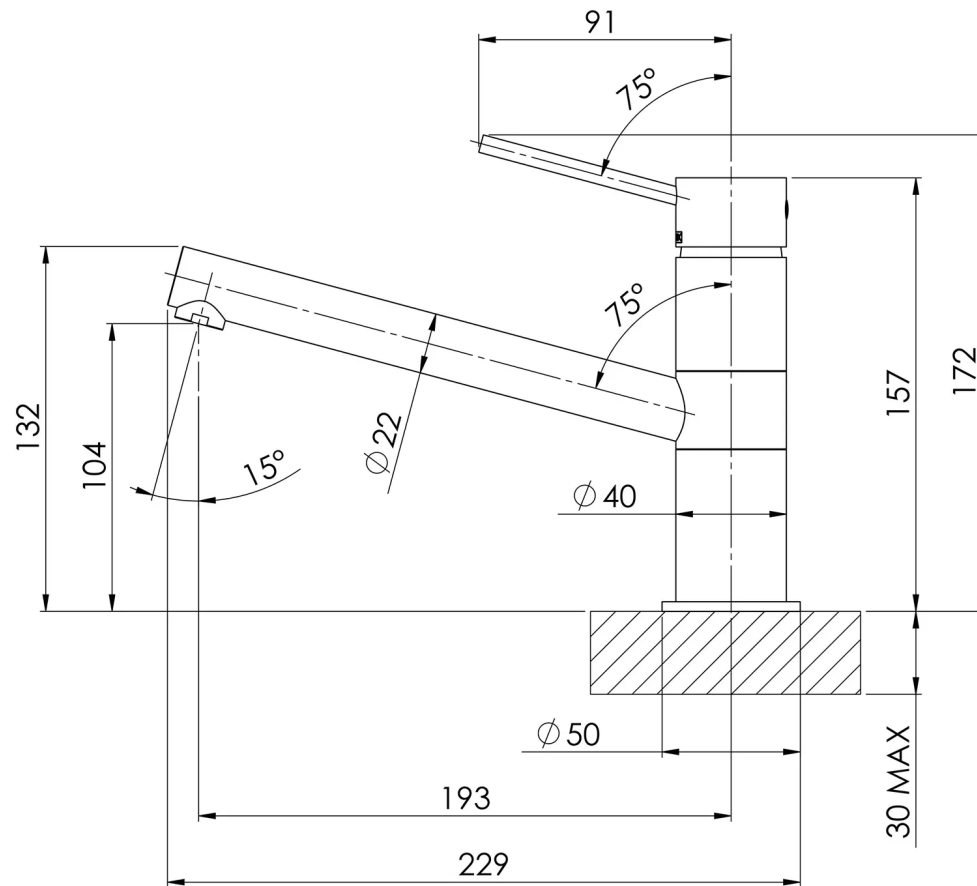

## SPECIFICATIONS

Please visit <https://www.phoenixtapware.com.au/warranty> to view the full warranty

While we aim to ensure the specifications shown are correct at time of printing, Phoenix Tapware reserves the right to make modifications without prior notice. Always use the physical product measurements for mark-ups and roughing-in as the line drawing shown may differ from the actual product over time. All measurements are shown in millimetres. Colours may vary from image shown.