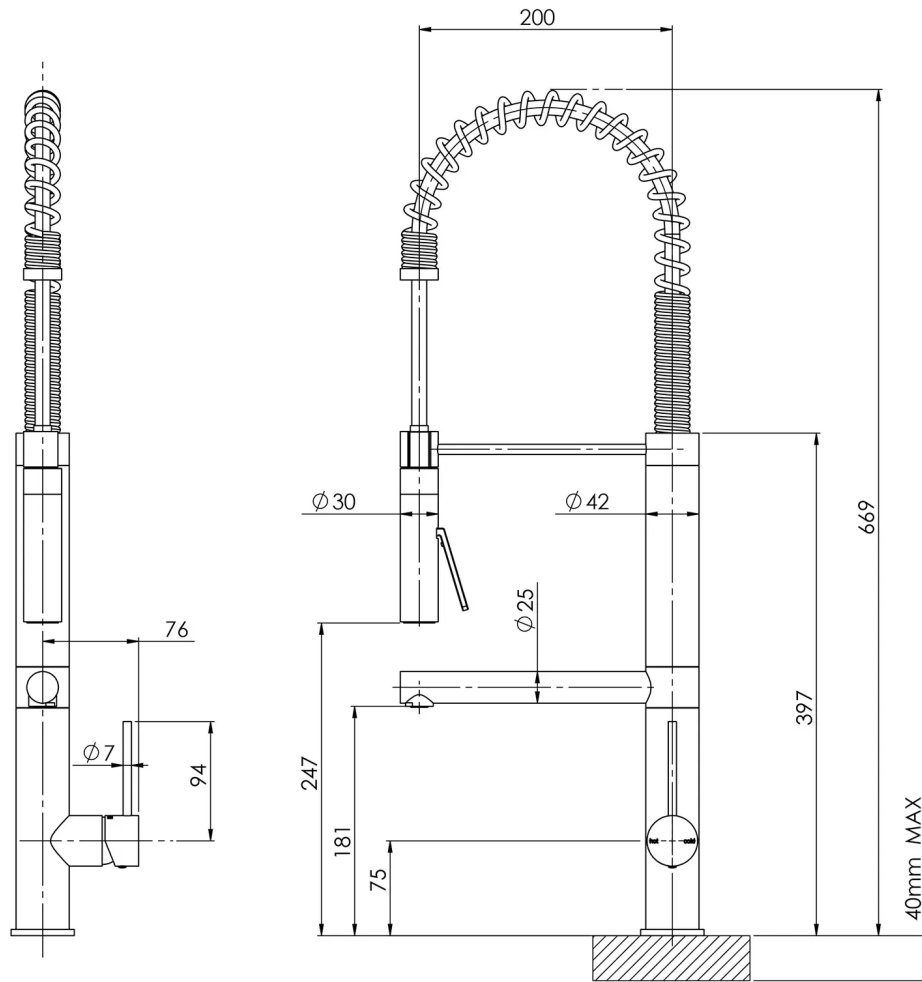

VIVID SLIMLINE

VIVID SLIMLINE MULTI FUNCTION SINK MIXER

SPECIFICATIONS

AVAILABLE IN

VS729
Chrome

INFORMATION

Temperature Rating
1 - 75°C

Pressure Rating
150 - 500kPa

Please visit <https://www.phoenixtapware.com.au/warranty> to view the full warranty

While we aim to ensure the specifications shown are correct at time of printing, Phoenix Tapware reserves the right to make modifications without prior notice. Always use the physical product measurements for mark-ups and roughing-in as the line drawing shown may differ from the actual product over time. All measurements are shown in millimetres. Colours may vary from image shown.