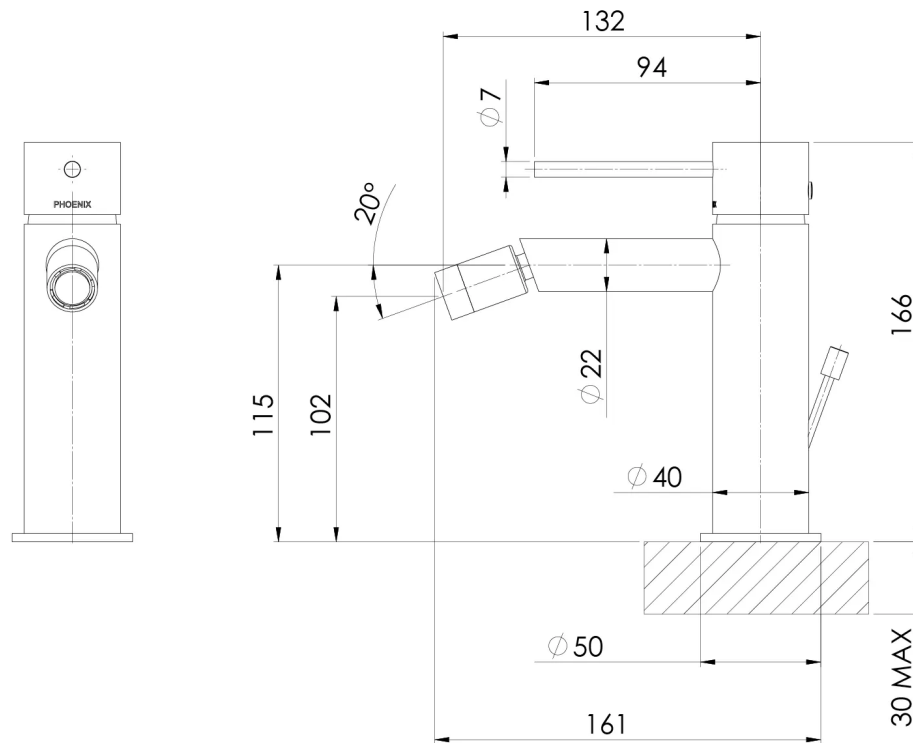

VIVID SLIMLINE

VIVID SLIMLINE BIDET MIXER WITH POP-UP WASTE

SPECIFICATIONS

AVAILABLE IN

VS716-00
Chrome

VS716-40
Brushed Nickel

VS716-31
Brushed Carbon

VS716-10
Matte Black

Please visit <https://www.phoenixtapware.com.au/warranty> to view the full warranty

While we aim to ensure the specifications shown are correct at time of printing, Phoenix Tapware reserves the right to make modifications without prior notice. Always use the physical product measurements for mark-ups and roughing-in as the line drawing shown may differ from the actual product over time. All measurements are shown in millimetres. Colours may vary from image shown.