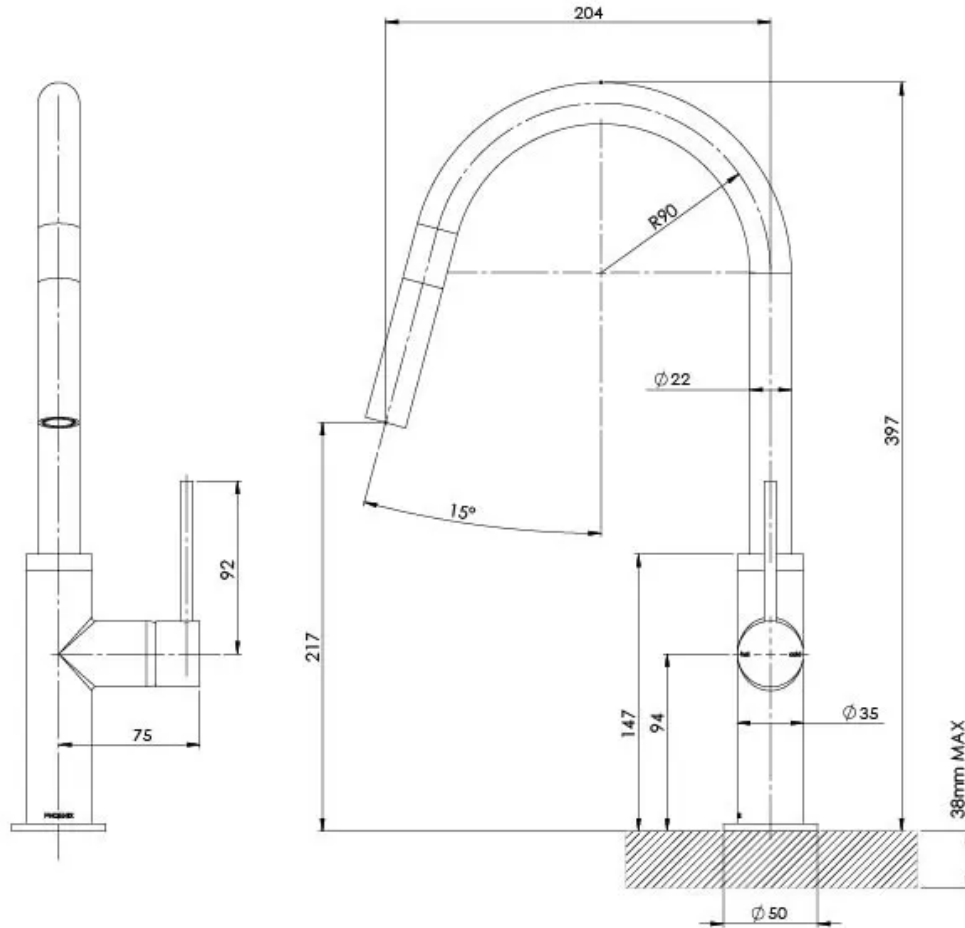

VIVID SLIMLINE

VIVID SLIMLINE PULL OUT SINK MIXER

SPECIFICATIONS

AVAILABLE IN

VS7105-00
Chrome

VS7105-40
Brushed Nickel

VS7105-30
Gun Metal

VS7105-31
Brushed Carbon

VS7105-10
Matte Black

VS7105-12
Brushed Gold

INFORMATION

Temperature Rating
1 - 75°C

Pressure Rating
150 - 500kPa

MAINTENANCE AND CARE:

- All surfaces should be cleaned with mild liquid detergent or soap and water.
- Do not use cream cleaners or citrus based cleaning products, as they are abrasive.
- Use of unsuitable cleaning agents may damage the surface.
- Any damage caused in this way will not be covered by warranty.