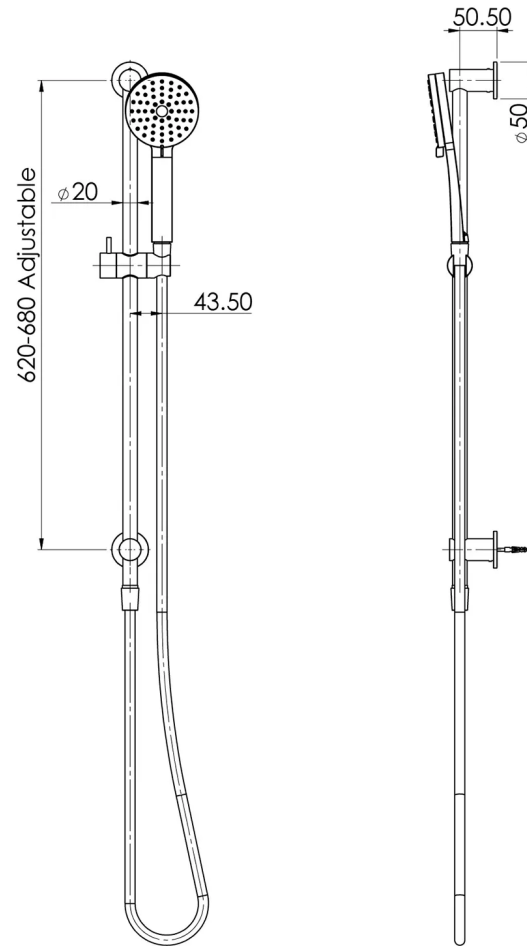

VIVID SLIMLINE

VIVID SLIMLINE WATER THROUGH RAIL HAND SHOWER

SPECIFICATIONS

AVAILABLE IN

VS687 CHR
Chrome

INFORMATION

Temperature Rating
1 - 75°C

Pressure Rating
150 - 500kPa

Please visit <https://www.phoenixtapware.com.au/warranty> to view the full warranty

While we aim to ensure the specifications shown are correct at time of printing, Phoenix Tapware reserves the right to make modifications without prior notice. Always use the physical product measurements for mark-ups and roughing-in as the line drawing shown may differ from the actual product over time. All measurements are shown in millimetres. Colours may vary from image shown.