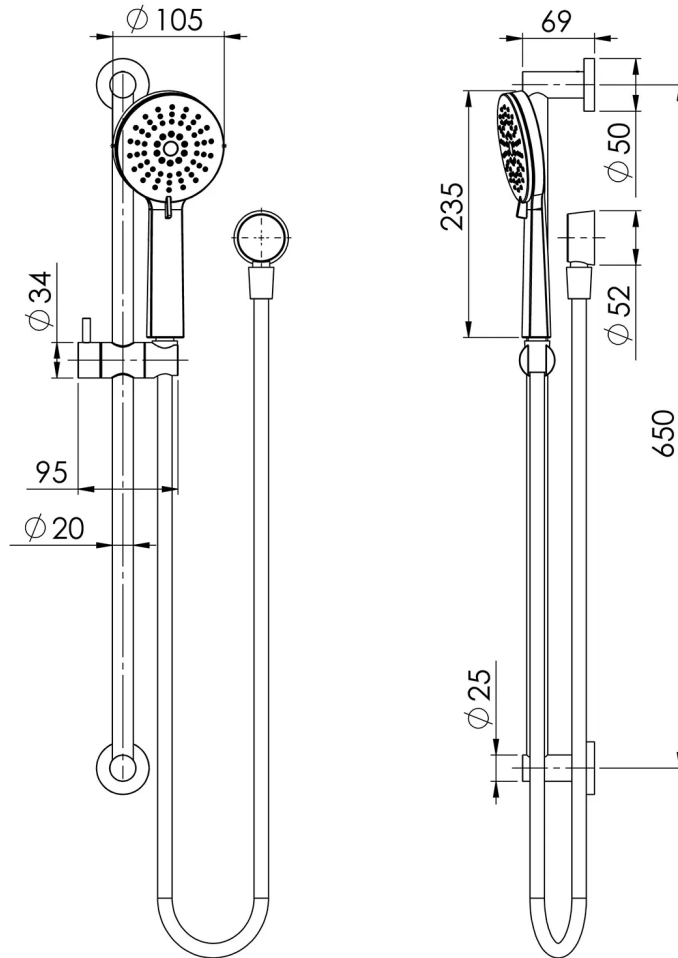

VIVID SLIMLINE

VIVID SLIMLINE RAIL SHOWER

SPECIFICATIONS

AVAILABLE IN

VS685 CHR
Chrome

VS685-40
Brushed Nickel

VS685-31
Brushed Carbon

VS685-10
Matte Black

VS685-12
Brushed Gold

INFORMATION

Temperature Rating
1 - 75°C

Pressure Rating
150 - 500kPa

MAINTENANCE AND CARE:

- All surfaces should be cleaned with mild liquid detergent or soap and water.
- Do not use cream cleaners or citrus based cleaning products, as they are abrasive.
- Use of unsuitable cleaning agents may damage the surface.
- Any damage caused in this way will not be covered by warranty.

Please visit <https://www.phoenixtapware.com.au/warranty> to view the full warranty

While we aim to ensure the specifications shown are correct at time of printing, Phoenix Tapware reserves the right to make modifications without prior notice. Always use the physical product measurements for mark-ups and roughing-in as the line drawing shown may differ from the actual product over time. All measurements are shown in millimetres. Colours may vary from image shown.