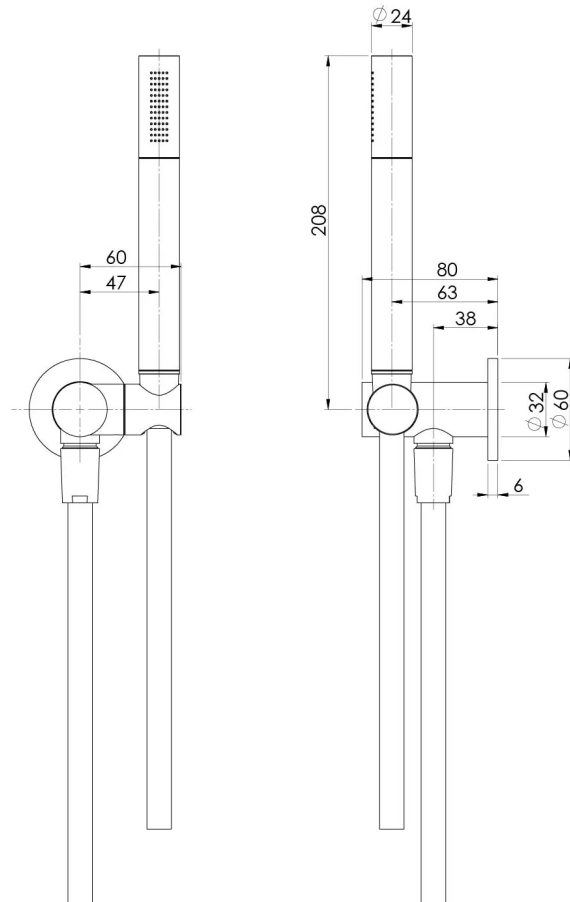

## SPECIFICATIONS

Please visit <https://www.phoenixtapware.com.au/warranty> to view the full warranty

While we aim to ensure the specifications shown are correct at time of printing, Phoenix Tapware reserves the right to make modifications without prior notice. Always use the physical product measurements for mark-ups and roughing-in as the line drawing shown may differ from the actual product over time. All measurements are shown in millimetres. Colours may vary from image shown.