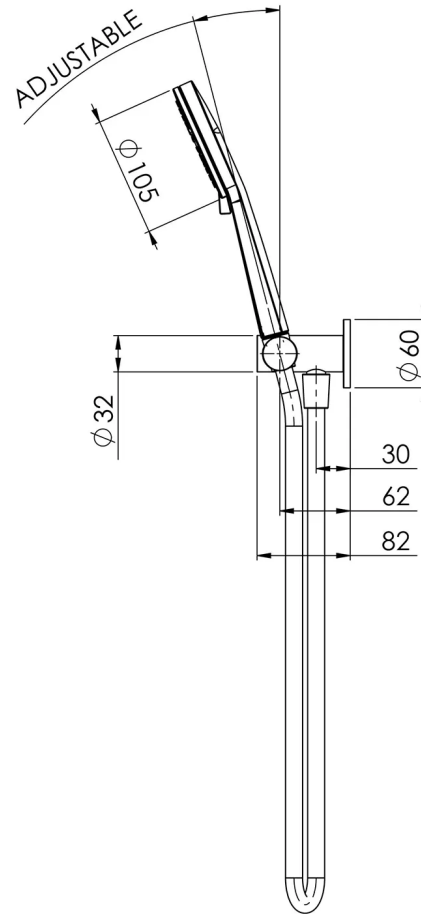

VIVID SLIMLINE

VIVID SLIMLINE HAND SHOWER

SPECIFICATIONS

AVAILABLE IN

VS6630-00
Chrome

VS6630-40
Brushed Nickel

VS6630-31
Brushed Carbon

VS6630-10
Matte Black

VS6630-12
Brushed Gold

INFORMATION

Temperature Rating
1 - 75°C

Pressure Rating
150 - 500kPa

MAINTENANCE AND CARE:

- All surfaces should be cleaned with mild liquid detergent or soap and water.
- Do not use cream cleaners or citrus based cleaning products, as they are abrasive.
- Use of unsuitable cleaning agents may damage the surface.
- Any damage caused in this way will not be covered by warranty.

Please visit <https://www.phoenixtapware.com.au/warranty> to view the full warranty

While we aim to ensure the specifications shown are correct at time of printing, Phoenix Tapware reserves the right to make modifications without prior notice. Always use the physical product measurements for mark-ups and roughing-in as the line drawing shown may differ from the actual product over time. All measurements are shown in millimetres. Colours may vary from image shown.

Ph: +61 3 9780 4200
10/11/2023
phoenixtapware.com.au