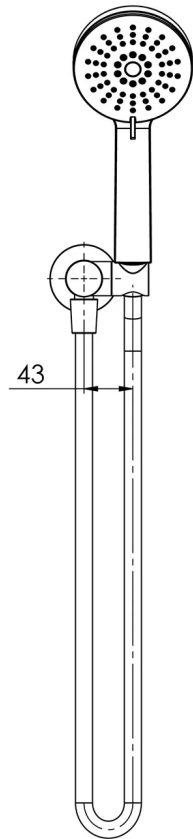

# VIVID SLIMLINE

## VIVID SLIMLINE HAND SHOWER

### AVAILABLE IN

VS6630-00  
Chrome

VS6630-40  
Brushed Nickel

VS6630-31  
Brushed Carbon

VS6630-10  
Matte Black

VS6630-12  
Brushed Gold

Please visit <https://www.phoenixtapware.com.au/warranty> to view the full warranty

While we aim to ensure the specifications shown are correct at time of printing, Phoenix Tapware reserves the right to make modifications without prior notice. Always use the physical product measurements for mark-ups and roughing-in as the line drawing shown may differ from the actual product over time. All measurements are shown in millimetres. Colours may vary from image shown.