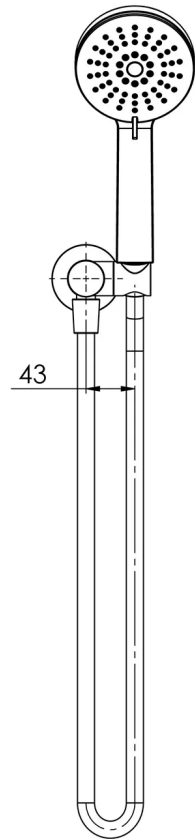

VIVID SLIMLINE

VIVID SLIMLINE HAND SHOWER

SPECIFICATIONS

AVAILABLE IN

VS6630-00
Chrome

VS6630-40
Brushed Nickel

VS6630-31
Brushed Carbon

VS6630-10
Matte Black

VS6630-12
Brushed Gold

INFORMATION

Temperature Rating
1 - 75°C

Pressure Rating
150 - 500kPa

MAINTENANCE AND CARE:

- All surfaces should be cleaned with mild liquid detergent or soap and water.
- Do not use cream cleaners or citrus based cleaning products, as they are abrasive.
- Use of unsuitable cleaning agents may damage the surface.
- Any damage caused in this way will not be covered by warranty.

Please visit <https://www.phoenixtapware.com.au/warranty> to view the full warranty

While we aim to ensure the specifications shown are correct at time of printing, Phoenix Tapware reserves the right to make modifications without prior notice. Always use the physical product measurements for mark-ups and roughing-in as the line drawing shown may differ from the actual product over time. All measurements are shown in millimetres. Colours may vary from image shown.