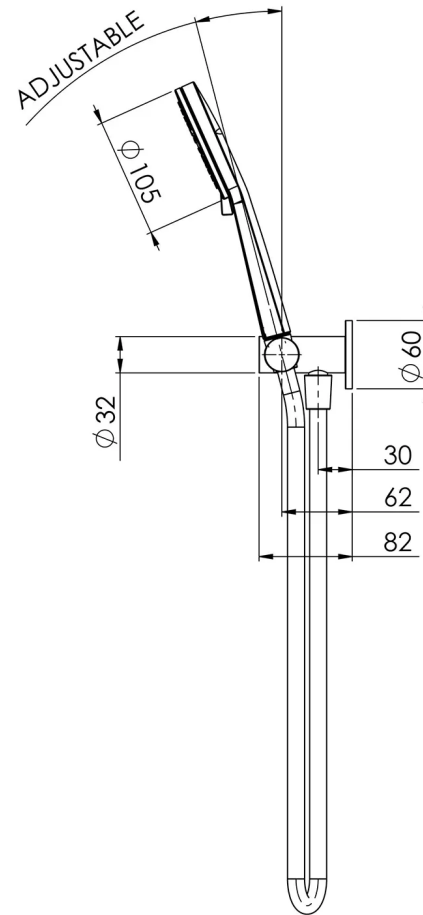

VIVID SLIMLINE

VIVID SLIMLINE HAND SHOWER

SPECIFICATIONS

AVAILABLE IN

VS6630-00
Chrome

VS6630-40
Brushed Nickel

VS6630-31
Brushed Carbon

VS6630-10
Matte Black

VS6630-12
Brushed Gold

INFORMATION

Temperature Rating
1 - 75°C

Pressure Rating
150 - 500kPa

MAINTENANCE AND CARE:

- All surfaces should be cleaned with mild liquid detergent or soap and water.
- Do not use cream cleaners or citrus based cleaning products, as they are abrasive.
- Use of unsuitable cleaning agents may damage the surface.
- Any damage caused in this way will not be covered by warranty.

Please visit <https://www.phoenixtapware.com.au/warranty> to view the full warranty

While we aim to ensure the specifications shown are correct at time of printing, Phoenix Tapware reserves the right to make modifications without prior notice. Always use the physical product measurements for mark-ups and roughing-in as the line drawing shown may differ from the actual product over time. All measurements are shown in millimetres. Colours may vary from image shown.