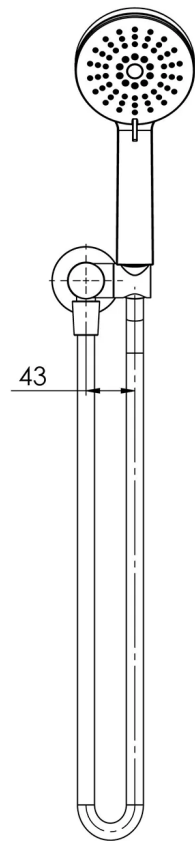

VIVID SLIMLINE

VIVID SLIMLINE HAND SHOWER

SPECIFICATIONS

AVAILABLE IN

VS6630-00
Chrome

VS6630-40
Brushed Nickel

VS6630-31
Brushed Carbon

VS6630-10
Matte Black

VS6630-12
Brushed Gold

INFORMATION

Temperature Rating
1 - 75°C

Pressure Rating
150 - 500kPa

MAINTENANCE AND CARE:

- All surfaces should be cleaned with mild liquid detergent or soap and water.
- Do not use cream cleaners or citrus based cleaning products, as they are abrasive.
- Use of unsuitable cleaning agents may damage the surface.
- Any damage caused in this way will not be covered by warranty.

Please visit <https://www.phoenixtapware.com.au/warranty> to view the full warranty

While we aim to ensure the specifications shown are correct at time of printing, Phoenix Tapware reserves the right to make modifications without prior notice. Always use the physical product measurements for mark-ups and roughing-in as the line drawing shown may differ from the actual product over time. All measurements are shown in millimetres. Colours may vary from image shown.