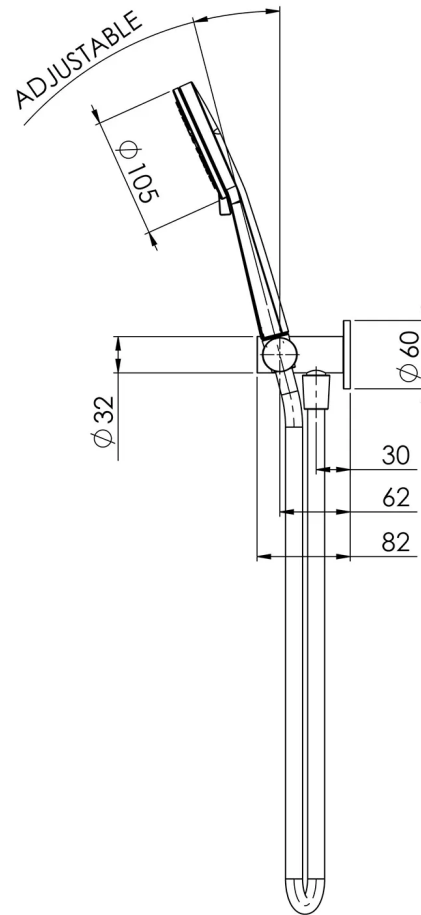

VIVID SLIMLINE

VIVID SLIMLINE HAND SHOWER

SPECIFICATIONS

AVAILABLE IN

VS6630-00
Chrome

VS6630-40
Brushed Nickel

VS6630-31
Brushed Carbon

VS6630-10
Matte Black

VS6630-12
Brushed Gold

INFORMATION

Temperature Rating
1 - 75°C

Pressure Rating
150 - 500kPa

MAINTENANCE AND CARE:

- All surfaces should be cleaned with mild liquid detergent or soap and water.
- Do not use cream cleaners or citrus based cleaning products, as they are abrasive.
- Use of unsuitable cleaning agents may damage the surface.
- Any damage caused in this way will not be covered by warranty.

Please visit <https://www.phoenixtapware.com.au/warranty> to view the full warranty

While we aim to ensure the specifications shown are correct at time of printing, Phoenix Tapware reserves the right to make modifications without prior notice. Always use the physical product measurements for mark-ups and roughing-in as the line drawing shown may differ from the actual product over time. All measurements are shown in millimetres. Colours may vary from image shown.