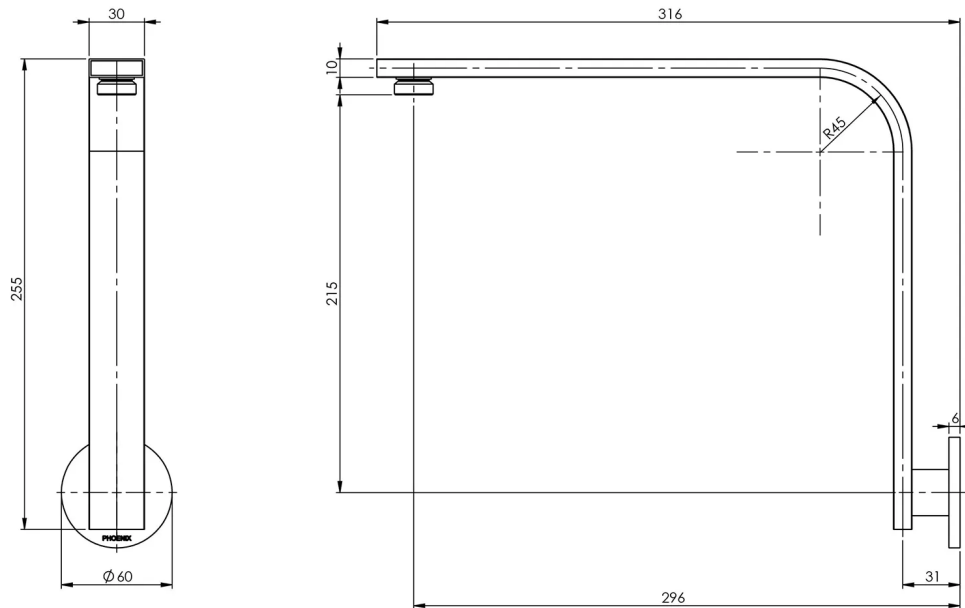

## VIVID SLIMLINE HIGH-RISE SHOWER ARM ROUND PLATE

## SPECIFICATIONS