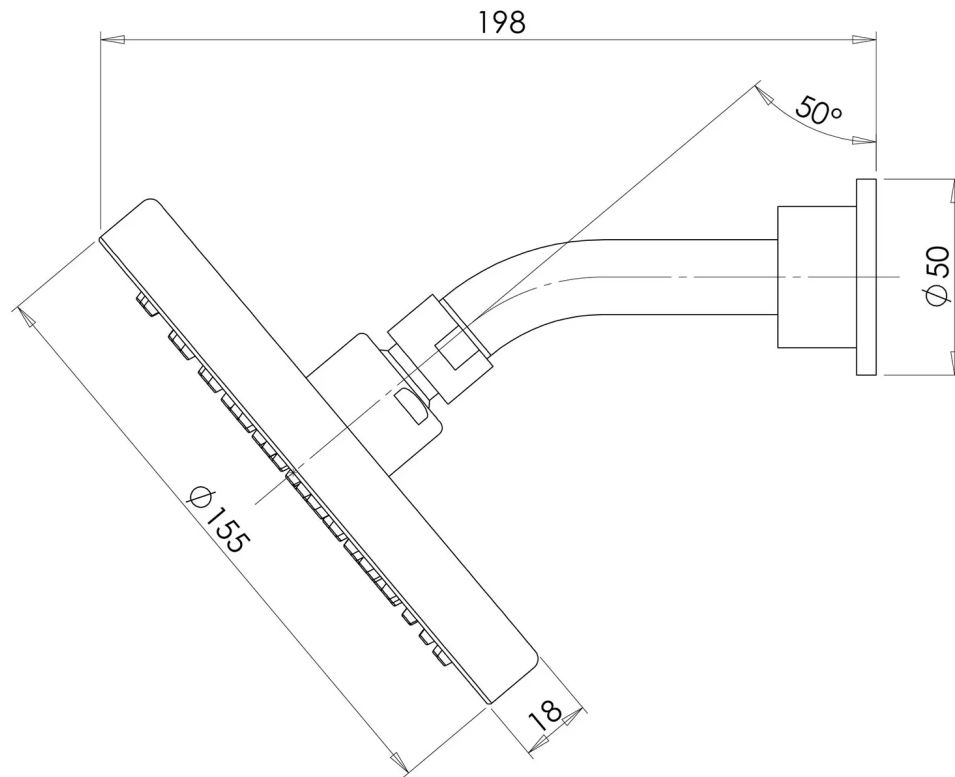

VIVID SLIMLINE

VIVID SLIMLINE SHOWER ARM & 155MM ROUND ROSE

SPECIFICATIONS

AVAILABLE IN

VS5900-00
Chrome

INFORMATION

Temperature Rating
1 - 75°C

Pressure Rating
150 - 500kPa