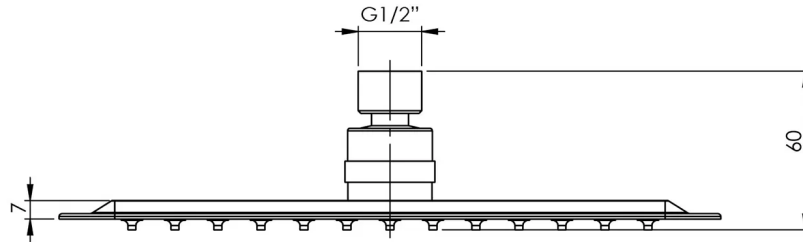

VIVID SLIMLINE

VIVID SLIMLINE SHOWER ROSE 250X150MM RECTANGLE

SPECIFICATIONS

AVAILABLE IN

VS5002-50
Stainless Steel

INFORMATION

Temperature Rating
1 - 75°C

Pressure Rating
150 - 500kPa

Please visit <https://www.phoenixtapware.com.au/warranty> to view the full warranty

While we aim to ensure the specifications shown are correct at time of printing, Phoenix Tapware reserves the right to make modifications without prior notice. Always use the physical product measurements for mark-ups and roughing-in as the line drawing shown may differ from the actual product over time. All measurements are shown in millimetres. Colours may vary from image shown.