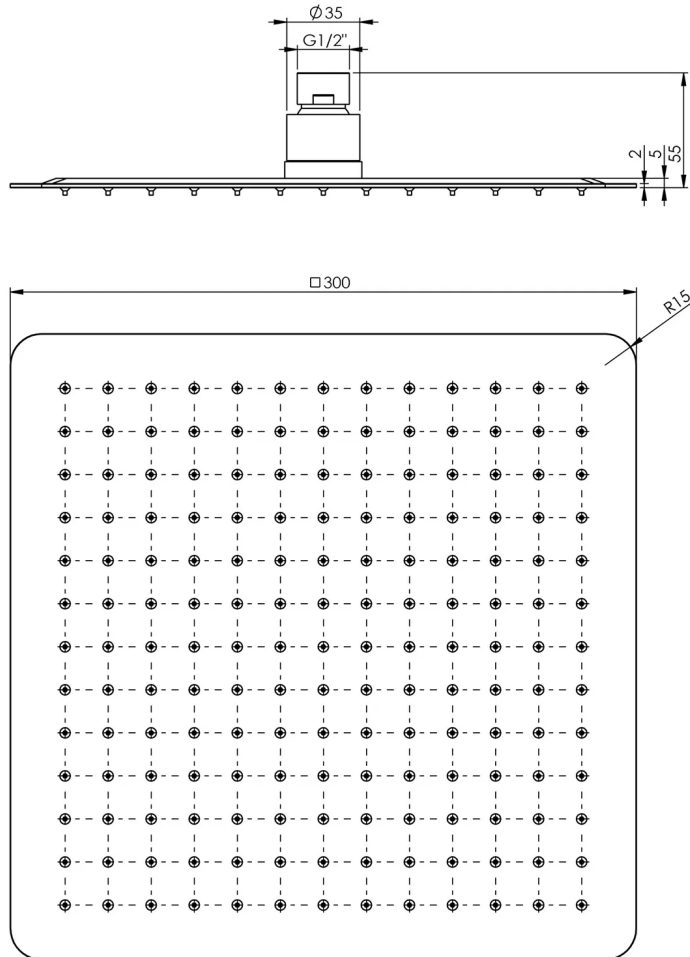

VIVID SLIMLINE

VIVID SLIMLINE SHOWER ROSE 300MM SQUARE

SPECIFICATIONS

AVAILABLE IN

VS5001-50
Stainless Steel

INFORMATION

Temperature Rating
1 - 75°C

Pressure Rating
150 - 500kPa

Please visit <https://www.phoenixtapware.com.au/warranty> to view the full warranty

While we aim to ensure the specifications shown are correct at time of printing, Phoenix Tapware reserves the right to make modifications without prior notice. Always use the physical product measurements for mark-ups and roughing-in as the line drawing shown may differ from the actual product over time. All measurements are shown in millimetres. Colours may vary from image shown.