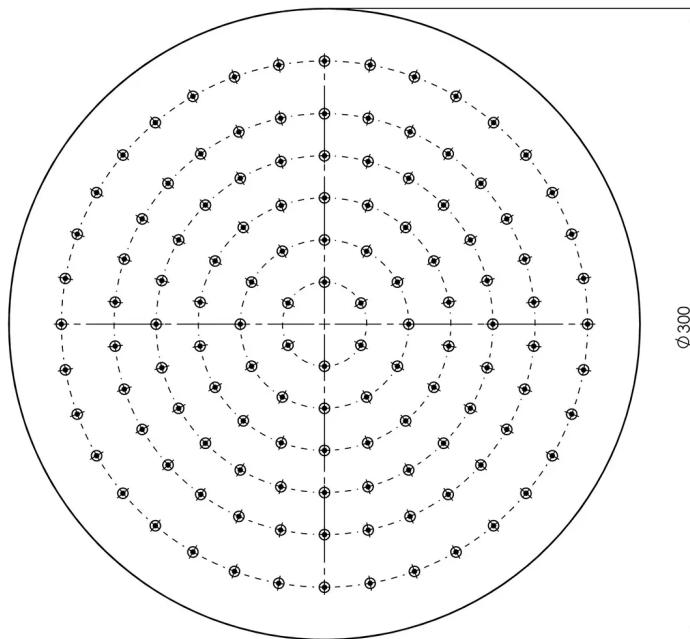

VIVID SLIMLINE

VIVID SLIMLINE SHOWER ROSE 300MM ROUND

SPECIFICATIONS

AVAILABLE IN

VS5000-50
Stainless Steel

INFORMATION

Temperature Rating
1 - 75°C

Pressure Rating
150 - 500kPa

MAINTENANCE AND CARE:

- All surfaces should be cleaned with mild liquid detergent or soap and water.
- Do not use cream cleaners or citrus based cleaning products, as they are abrasive.
- Use of unsuitable cleaning agents may damage the surface.
- Any damage caused in this way will not be covered by warranty.

Please visit <https://www.phoenixtapware.com.au/warranty> to view the full warranty

While we aim to ensure the specifications shown are correct at time of printing, Phoenix Tapware reserves the right to make modifications without prior notice. Always use the physical product measurements for mark-ups and roughing-in as the line drawing shown may differ from the actual product over time. All measurements are shown in millimetres. Colours may vary from image shown.

Ph: +61 3 9780 4200
03/11/2023
phoenixtapware.com.au