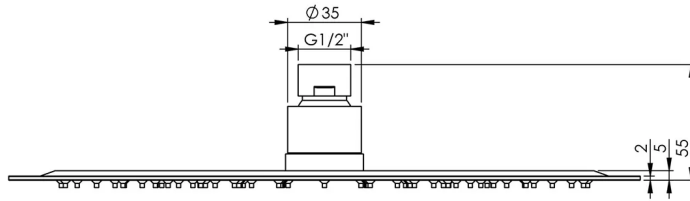

VIVID SLIMLINE

VIVID SLIMLINE SHOWER ROSE 300MM ROUND

SPECIFICATIONS

AVAILABLE IN

VS5000-50
Stainless Steel

INFORMATION

Temperature Rating
1 - 75°C

Pressure Rating
150 - 500kPa

MAINTENANCE AND CARE:

- All surfaces should be cleaned with mild liquid detergent or soap and water.
- Do not use cream cleaners or citrus based cleaning products, as they are abrasive.
- Use of unsuitable cleaning agents may damage the surface.
- Any damage caused in this way will not be covered by warranty.

Please visit <https://www.phoenixtapware.com.au/warranty> to view the full warranty

While we aim to ensure the specifications shown are correct at time of printing, Phoenix Tapware reserves the right to make modifications without prior notice. Always use the physical product measurements for mark-ups and roughing-in as the line drawing shown may differ from the actual product over time. All measurements are shown in millimetres. Colours may vary from image shown.

Ph: +61 3 9780 4200
03/11/2023
phoenixtapware.com.au