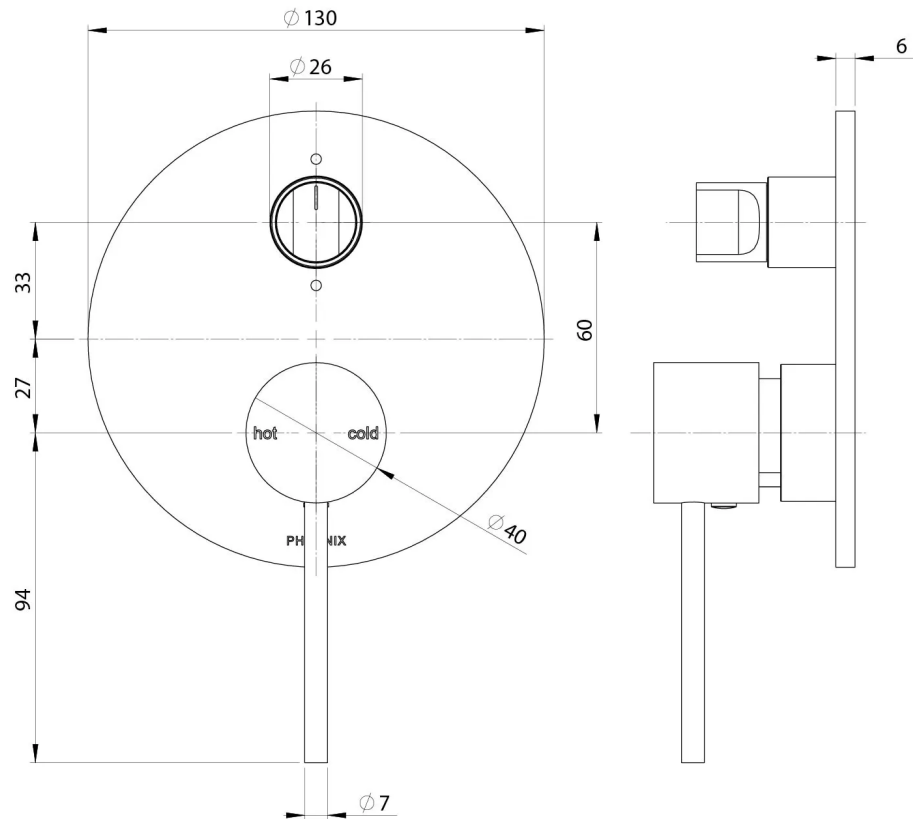

## VIVID SLIMLINE SWITCHMIX SHOWER / BATH DIVERTER MIXER FIT-OFF KIT

## SPECIFICATIONS

Please visit <https://www.phoenixtapware.com.au/warranty> to view the full warranty

While we aim to ensure the specifications shown are correct at time of printing, Phoenix Tapware reserves the right to make modifications without prior notice. Always use the physical product measurements for mark-ups and roughing-in as the line drawing shown may differ from the actual product over time. All measurements are shown in millimetres. Colours may vary from image shown.