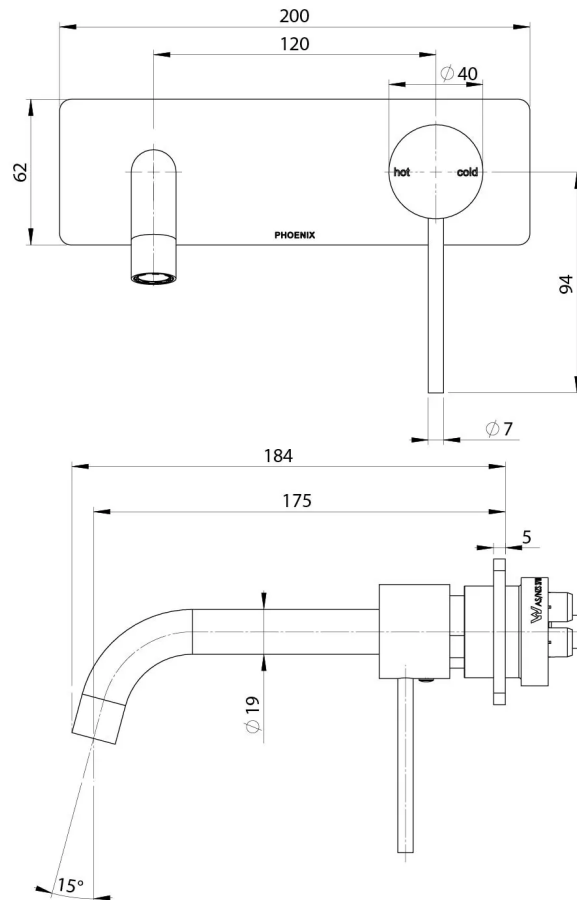

SWITCHMIX

VIVID SLIMLINE SWITCHMIX WALL BASIN / BATH MIXER SET 180MM FIT-OFF KIT

SPECIFICATIONS

AVAILABLE IN

VS2812-00
Chrome

VS2812-40
Brushed Nickel

VS2812-31
Brushed Carbon

VS2812-10
Matte Black

Please visit <https://www.phoenixtapware.com.au/warranty> to view the full warranty

While we aim to ensure the specifications shown are correct at time of printing, Phoenix Tapware reserves the right to make modifications without prior notice. Always use the physical product measurements for mark-ups and roughing-in as the line drawing shown may differ from the actual product over time. All measurements are shown in millimetres. Colours may vary from image shown.