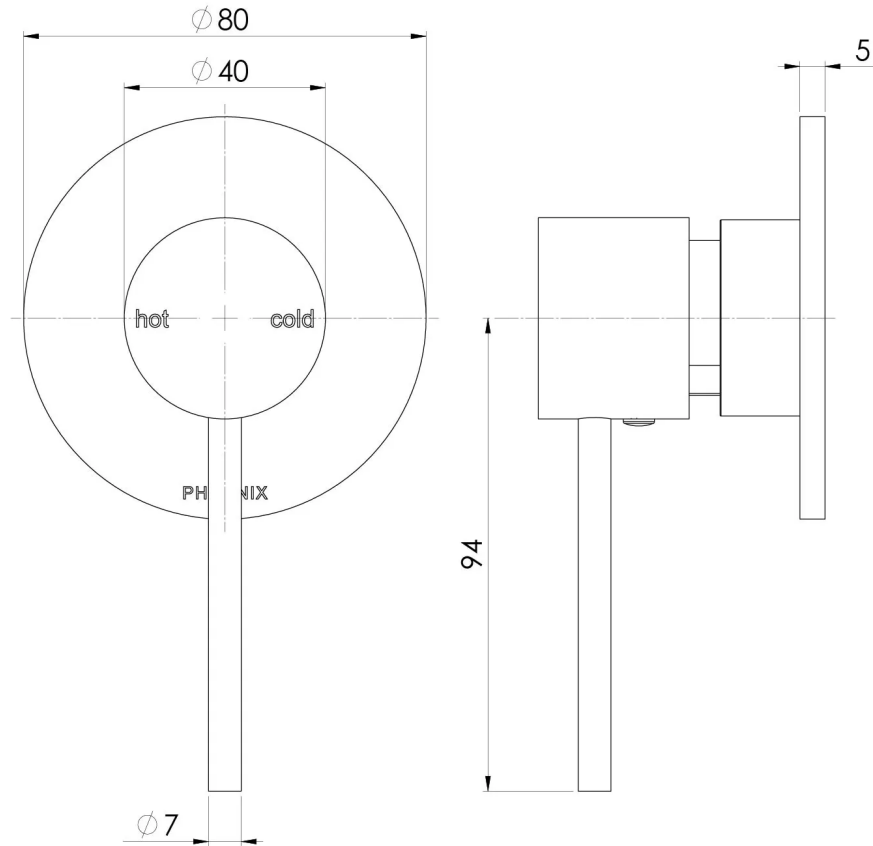

SWITCHMIX

VIVID SLIMLINE SWITCHMIX SHOWER / WALL MIXER FIT-OFF KIT

SPECIFICATIONS

AVAILABLE IN

VS2805-00
Chrome

VS2805-40
Brushed Nickel

VS2805-31
Brushed Carbon

VS2805-10
Matte Black

VS2805-12
Brushed Gold

INFORMATION

Temperature Rating
1 - 75°C

Pressure Rating
150 - 500kPa

MAINTENANCE AND CARE:

- All surfaces should be cleaned with mild liquid detergent or soap and water.
- Do not use cream cleaners or citrus based cleaning products, as they are abrasive.
- Use of unsuitable cleaning agents may damage the surface.
- Any damage caused in this way will not be covered by warranty.

Please visit <https://www.phoenixtapware.com.au/warranty> to view the full warranty

While we aim to ensure the specifications shown are correct at time of printing, Phoenix Tapware reserves the right to make modifications without prior notice. Always use the physical product measurements for mark-ups and roughing-in as the line drawing shown may differ from the actual product over time. All measurements are shown in millimetres. Colours may vary from image shown.

Ph: +61 3 9780 4200
20/06/2023
phoenixtapware.com.au