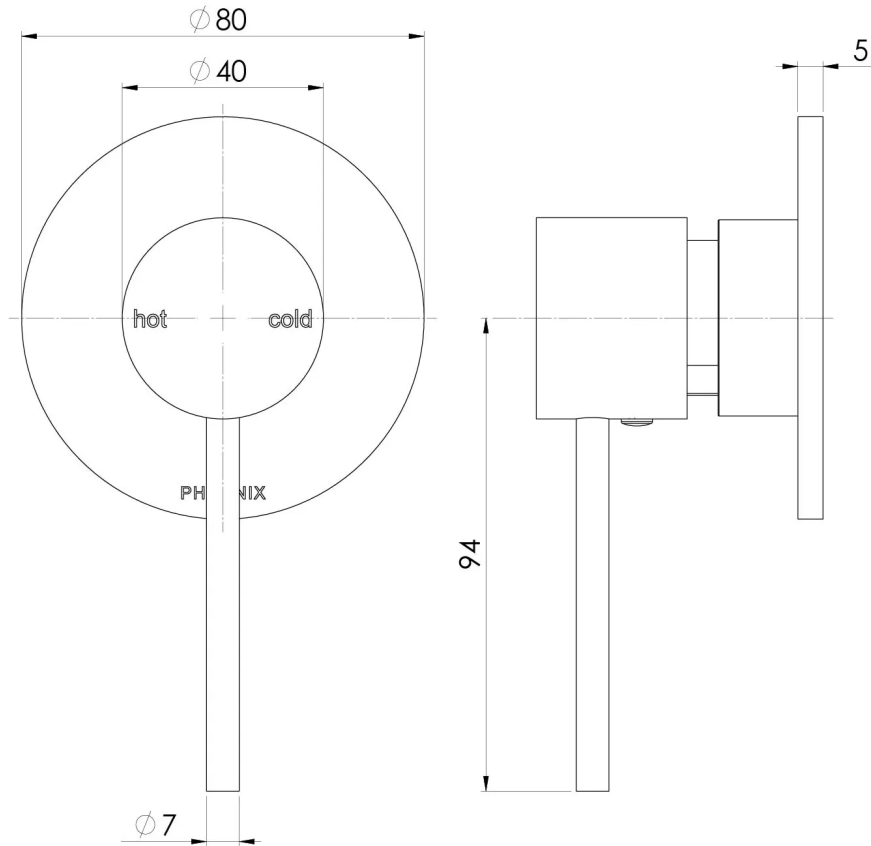

SWITCHMIX

VIVID SLIMLINE SWITCHMIX SHOWER / WALL MIXER FIT-OFF KIT

SPECIFICATIONS

AVAILABLE IN

VS2805-00
Chrome

VS2805-40
Brushed Nickel

VS2805-31
Brushed Carbon

VS2805-10
Matte Black

VS2805-12
Brushed Gold

INFORMATION

Temperature Rating
1 - 75°C

Pressure Rating
150 - 500kPa

MAINTENANCE AND CARE:

- All surfaces should be cleaned with mild liquid detergent or soap and water.
- Do not use cream cleaners or citrus based cleaning products, as they are abrasive.
- Use of unsuitable cleaning agents may damage the surface.
- Any damage caused in this way will not be covered by warranty.

Please visit <https://www.phoenixtapware.com.au/warranty> to view the full warranty

While we aim to ensure the specifications shown are correct at time of printing, Phoenix Tapware reserves the right to make modifications without prior notice. Always use the physical product measurements for mark-ups and roughing-in as the line drawing shown may differ from the actual product over time. All measurements are shown in millimetres. Colours may vary from image shown.

Ph: +61 3 9780 4200
26/10/2023
phoenixtapware.com.au