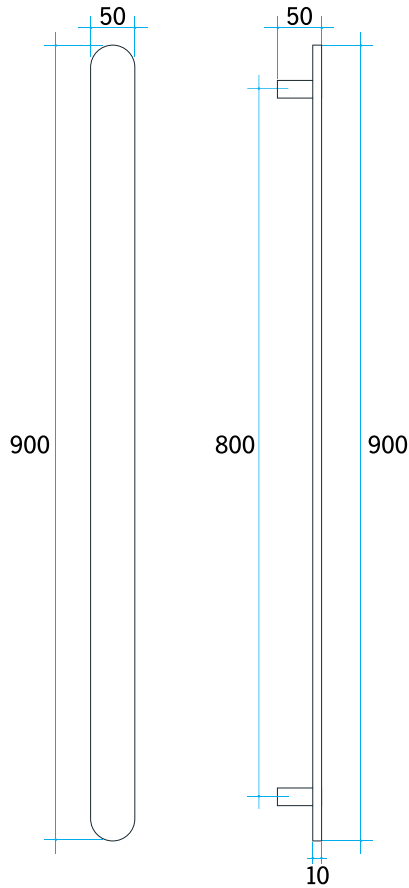

Thermorail Flat Pill 12Volt Vertical Bar

Electric Heated Towel Rails for use in bathrooms

Note: All dimensions are in millimetres (mm)

| Stock Code | Finish | Size (mm) | Output (W) | No. of Bars |
|------------|-------------------------|------------------|------------|-------------|
| VP900BR | Brushed Stainless Steel | W50 x H900 x D50 | 20 Watts | 1 |

Please note: Specifications are for information purposes only. Whilst every effort has been made to ensure the product specifications are accurate, due to continuing product development and improvement the specifications are subject to change. Specifications can be used to rough in and fit timber supports in the wall however we recommend no holes are drilled without having the product on site or verifying the details with the manufacturer. Thermogroup cannot be held liable or responsible for errors due to updated specifications