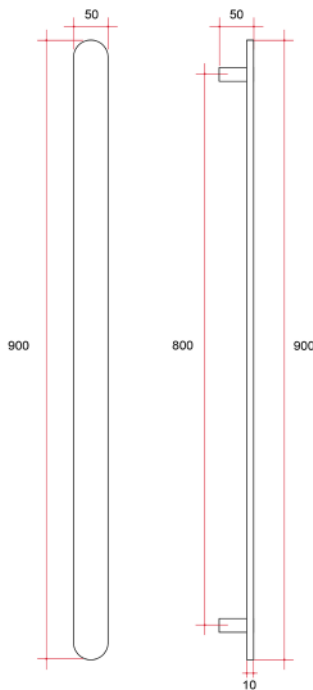

Thermorail Flat Pill 12Volt Vertical Bar

Electric Heated Towel Rails for use in bathrooms

Note: All dimensions are in millimeters (mm)

Stock Code	Finish	Size (mm)	Output (W)	No. of Bars
VP900BN	Brushed Nickel	W50 x H900 x D50	20	1

Rails are sold individually.

Seven year warranty

Safe for use in bathrooms

Quality stainless steel

Concealed wiring only

One towel per bar recommended

Transformer included (12 month warranty)

Flat bar size

PLEASE NOTE: Specifications are for information purposes only. Whilst every effort has been made to ensure the product specifications are accurate, due to continuing product development and improvement the specifications are subject to change. Specifications can be used to rough in and fit timber supports in the wall however we recommend no holes are drilled without having the product on site or verifying the details with the manufacturer. Thermogroup cannot be held liable or responsible for errors due to updated specifications.