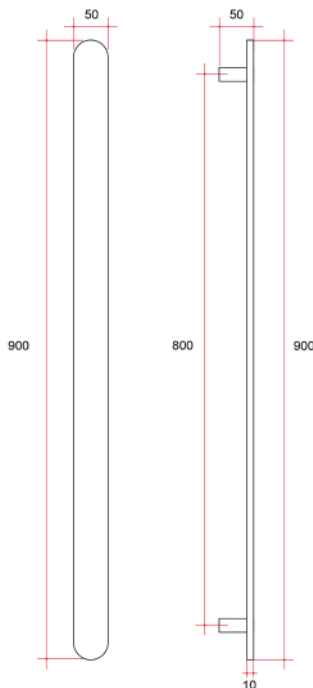

Thermorail Flat Pill 12Volt Vertical Bar

Electric Heated Towel Rails for use in bathrooms

Note: All dimensions are in millimeters (mm)

Stock Code	Finish	Size (mm)	Output (W)	No. of Bars
VP900BB	Brushed Brass	W50 x H900 x D50	20	1

Rails are sold individually

Seven year warranty

Safe for use in bathrooms

Quality stainless steel

Concealed wiring only

One towel per bar recommended

Transformer included (12 month warranty)

Flat bar size

PLEASE NOTE: Specifications are for information purposes only. Whilst every effort has been made to ensure the product specifications are accurate, due to continuing product development and improvement the specifications are subject to change. Specifications can be used to rough in and fit timber supports in the wall however we recommend no holes are drilled without having the product on site or verifying the details with the manufacturer. Thermogroup cannot be held liable or responsible for errors due to updated specifications.